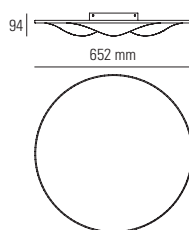

**7461** bianco satinato / satin white  
LED 48W 240V  
warm white 3000K 3600 lm

**7463** bianco satinato / satin white  
LED 36W 240V  
warm white 3000K 2700 lm