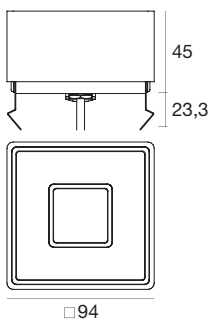

type	colour	optic
White <b>96674</b>	RGB	<b>Z</b> Diff. <b>00</b>
Black <b>96675</b>		
Grey <b>96676</b>		

accessories

**98404**

Outdoor