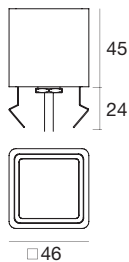

Concentrica_Q Drive-over - SMD LEDs 1,5 W

type	colour	optic		
White 96659	Natural 63 lm CRI 75 N	Diff. 00		
Black 96660	Warm 60 lm CRI 75 W			
Grey 96661	Super W 54 lm CRI 75 M			

suggested electronics

89409
ON/OFF
1 - 3 art

89488
ON/OFF
1 - 8 art

89179
ON/OFF
1 - 16 art

accessories

98402
▶ 135

Concentrica_Q Drive-over - SMD LEDs 2,5 W