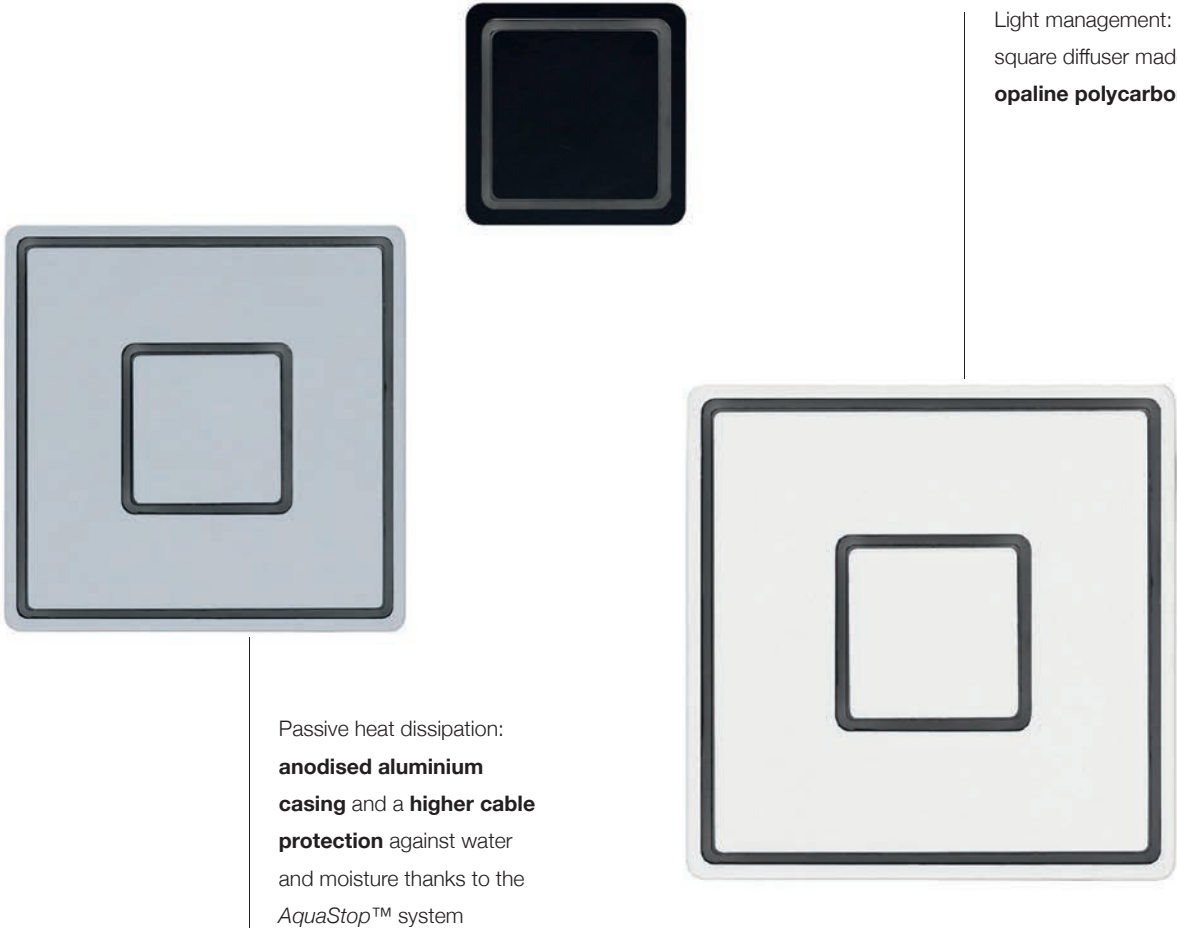

# Concentrica\_o

Light management: double square diffuser made of **opaline polycarbonate**

Passive heat dissipation: **anodised aluminium casing** and a **higher cable protection** against water and moisture thanks to the *AquaStop™* system

UV-resistant *F.O.L.™* system to obtain a **uniform brightness** of the square diffusers (2.5W and 4W versions) and to effectively limit colour shift over time.

**Aesthetic functionality:** concentric light squares to mark paths and areas for both pedestrians and vehicles