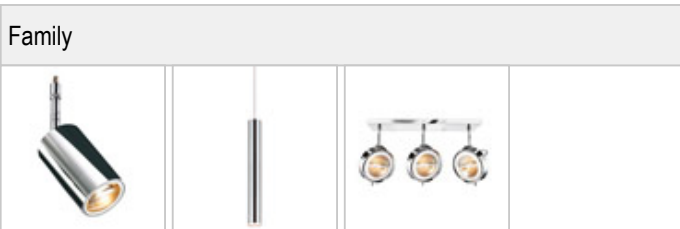

STAR / CLAREO SPOT LED 350mA PNT

	221005ch		chrome
	221005mcgy		mattchrome (mcgy)
	221005ws		white
	221005sw		black wet-painted

STAR / CLAREO SPOT LED 350mA PNT

**Light**  
Acrylic lens for precise and adjustable light imaging with soft levelling light contour

**Design**  
Surface high-gloss chrome plated  
Casing made out of aluminium

**Mounting, handling, security**  
Can be fitted without tools on the light system PNT 35

	350 mA			LED		
	A+		LED	12 W	min. 1250 lm	2700 K
	CRI 97					

**Product data**

Art.-No.: 221005ch  
Safety class: III

**Lamp type**

Lamp type: LED  
Power: max. 12 W  
Luminous flux (lm): min. 1250  
Lichttemperatur: 2700K  
Color rendering: CRI 97

**Designer:** Achim Bredin