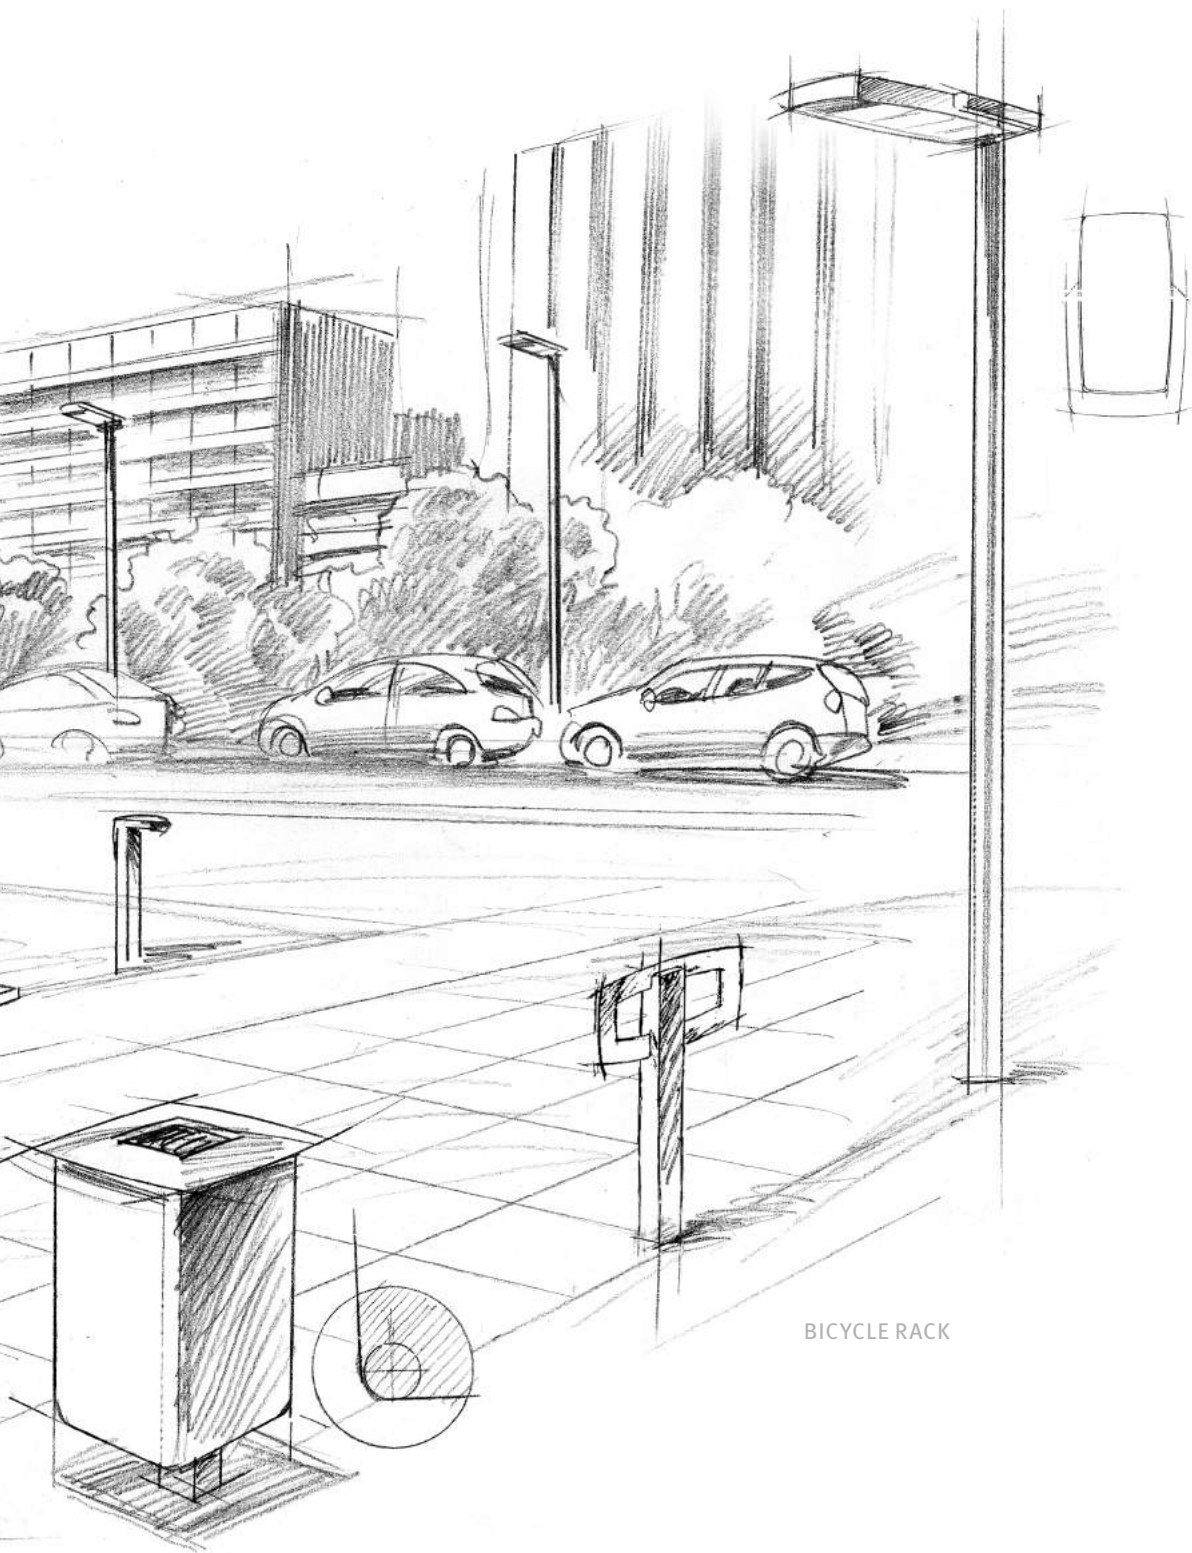

BENCH

PLANTER

ILLUMINATING BOLLARD
AND BARRIER SYSTEM

WASTE RECEPTACLE

BICYCLE RACK

VAREDO FILM

VAREDO – BY HESS

In the shape of VAREDO, we have created an entirely new generation of luminaires and site furnishings. A generation of solutions that gives landscape architects and lighting designers maximum freedom when designing urban spaces.