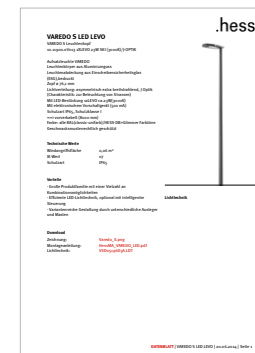

ME - OPTIC

For wide streets
Increased forward throw
Pole height: 6 – 10 m

J - OPTIC

For narrow streets
Extra wide distribution
Pole height: 4 – 5 m

TECHNICAL PRODUCT DETAILS

Daily updated data sheets for all products are available on the Hess website (www.hess.eu). They include all relevant performance information for LED-equipment.