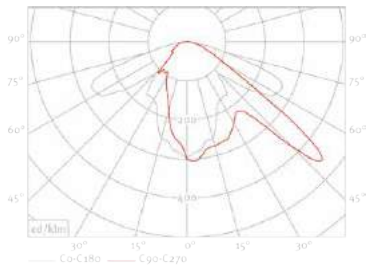

LEVO MODULE

The flexible LEVO module can be used with various lighting classes. Various optics make the LED module highly versatile. It is distinguished by asymmetrical light distribution, but can also be used for symmetrical characteristics when several modules are deployed. Using several LEVOs also achieves the desired amount of light for the specific application.