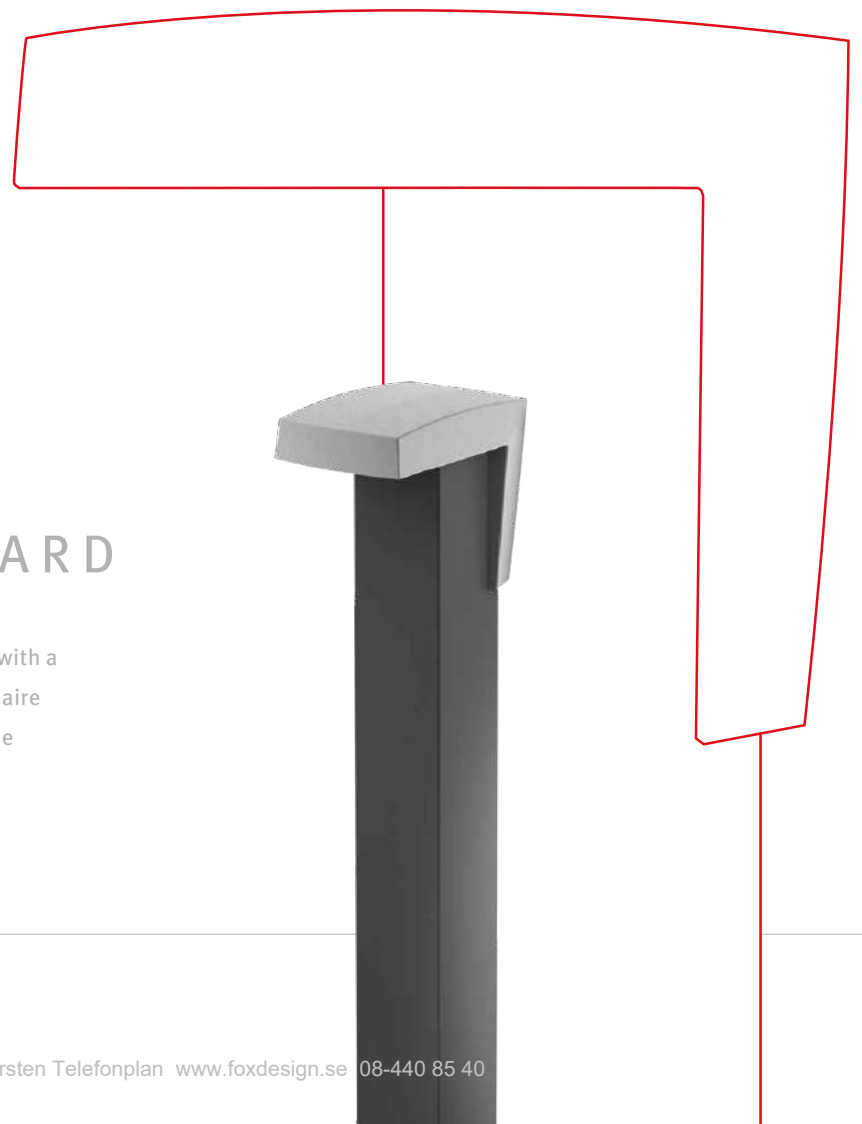

ILLUMINATING BOLLARD

The illuminating bollard consists of a square aluminium section with a continuous embedded base. The L-shaped cast-aluminium luminaire body is elegantly fitted onto the bollard base and emphasises the uniqueness of the VAREDO design.