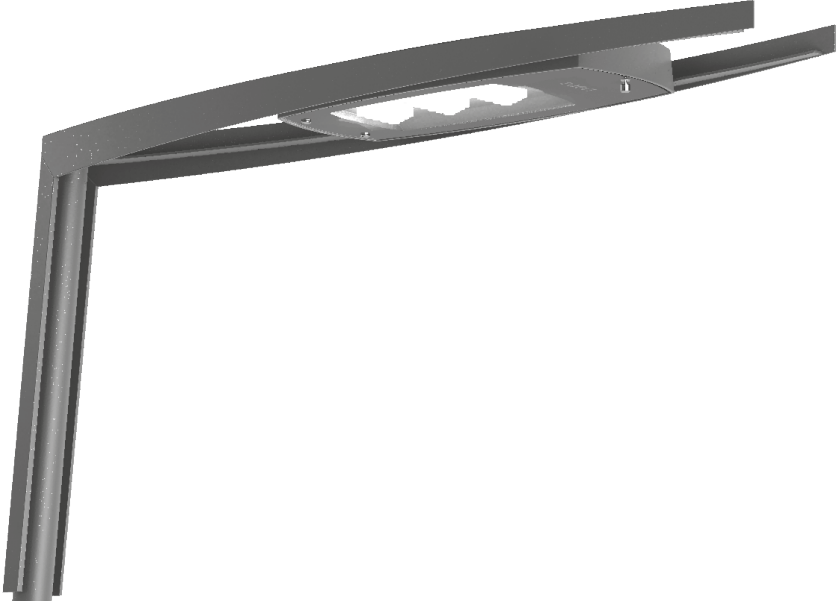

ILLUMINATING BOLLARD

The illuminating bollard consists of a square aluminium section with a continuous embedded base. The L-shaped cast-aluminium luminaire body is elegantly fitted onto the bollard base and emphasises the uniqueness of the VAREDO design.