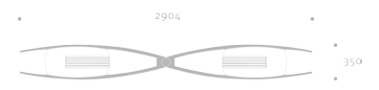

VAREDO D double