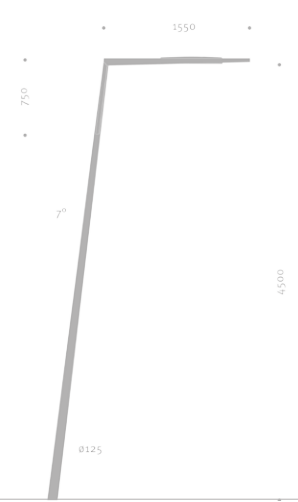

VAREDO D

VAREDO D

VAREDO S

VAREDO S double

VAREDO D double

VAREDO S

OUTDOOR LIGHTING

The luminaire body is made from high-quality cast-aluminium.