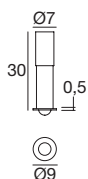

# bibok

With a flange measuring just 9 mm, Bibok allows to obtain captivating lighting effects without affecting the architecture. With its ultra-minimalist design, fit for plasterboard-installation thanks to the recessed casing, this recessed spotlight enhances spaces with refined bright spots.

#### **Materials**

Brass body

**Bibok | Decorative spotlight | 24 V | 5mmLED 0,5 W**

White	<b>91366</b>	3000 K	<b>W</b>	Medium Flood	<b>30</b>
Nickel	<b>85335</b>	5000 K	<b>C</b>		

**Electronics**

 <b>99374</b> ON/OFF 1 - 150 art.	 <b>99332</b> 0/1-10V 1 - 300 art.	 <b>99722</b> DALI 1 - 240 art.
--	---	--