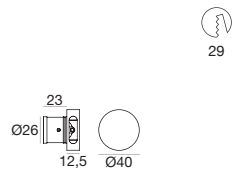

89420	99179	99186	84915	84336
ON/OFF 1 - 2 art.	ON/OFF 3 - 6 art.	ON/OFF 6 - 12 art.	Outer casing	Outer casing

Clip_R | Wall light | powerLED 2 W 350 mA

type		colour			optic	
White	CRI 80 92281	3000 K	208 lm	W	70°	70
Grey	CRI 80 92282	4000 K	222 lm	N		
Chrome	CRI 80 92279	5000 K	253 lm	C		
Steel	CRI 80 92283	R - G - B - Y on request				

89419	89421	99183	84915	84336
ON/OFF 1 art.	ON/OFF 2 - 3 art.	ON/OFF 3 - 6 art.	Outer casing	Outer casing

Clip_X | Wall light | powerLED 2 W 630 mA

type		colour			optic	
White	CRI 80 92311	3000 K	208 lm	W	70°	70
Grey	CRI 80 92312	4000 K	222 lm	N		
Chrome	CRI 80 92309	5000 K	253 lm	C		
Steel	CRI 80 92313	R - G - B - Y on request				

**84336**

Outer casing

Clip_Q | Wall light | powerLED 2 W 350 mA

29

type

White	CRI 80	92301
Grey	CRI 80	92302
Chrome	CRI 80	92299
Steel	CRI 80	92303

colour

3000 K	208 lm	W
4000 K	222 lm	N
5000 K	253 lm	C
R - G - B - Y on request		