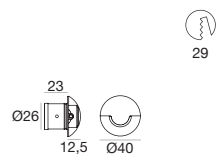

89420	99179	99186	84915	84336
ON/OFF 1 - 2 art.	ON/OFF 3 - 6 art.	ON/OFF 6 - 12 art.	Outer casing	Outer casing

Clip_R | Wall light | powerLED 2 W 350 mA

type		colour			optic	
White	CRI 80 92281	3000 K	208 lm	W	70°	70
Grey	CRI 80 92282	4000 K	222 lm	N		
Chrome	CRI 80 92279	5000 K	253 lm	C		
Steel	CRI 80 92283	R - G - B - Y on request				

89419	89421	99183	84915	84336
ON/OFF 1 art.	ON/OFF 2 - 3 art.	ON/OFF 3 - 6 art.	Outer casing	Outer casing

Clip_X | Wall light | powerLED 2 W 630 mA

type		colour			optic	
White	CRI 80 92311	3000 K	208 lm	W	70°	70
Grey	CRI 80 92312	4000 K	222 lm	N		
Chrome	CRI 80 92309	5000 K	253 lm	C		
Steel	CRI 80 92313	R - G - B - Y on request				

**84336**

Outer casing

Clip_Q | Wall light | powerLED 2 W 350 mA

29

type

White	CRI 80	92301
Grey	CRI 80	92302
Chrome	CRI 80	92299
Steel	CRI 80	92303

colour

3000 K	208 lm	W
4000 K	222 lm	N
5000 K	253 lm	C
R - G - B - Y on request		