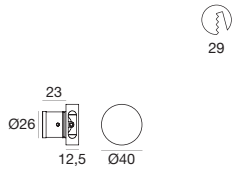

Passive heat dissipation

Brass casing

Passive heat dissipation

Three shades of white and four colours for customizable lighting.

Clip_R | Wall light | powerLED 2 W 630 mA

type		colour			optic	
White	CRI 80 92271	3000 K	208 lm	W	70°	70
Grey	CRI 80 92272	4000 K	222 lm	N		
Chrome	CRI 80 92269	5000 K	253 lm	C		
Steel	CRI 80 92273	R - G - B - Y on request				

89420	99179	99186	84915	84336
ON/OFF 1 - 2 art.	ON/OFF 3 - 6 art.	ON/OFF 6 - 12 art.	Outer casing	Outer casing

Clip_R | Wall light | powerLED 2 W 350 mA

type		colour			optic	
White	CRI 80 92281	3000 K	208 lm	W	70°	70
Grey	CRI 80 92282	4000 K	222 lm	N		
Chrome	CRI 80 92279	5000 K	253 lm	C		
Steel	CRI 80 92283	R - G - B - Y on request				

89419	89421	99183	84915	84336
ON/OFF 1 art.	ON/OFF 2 - 3 art.	ON/OFF 3 - 6 art.	Outer casing	Outer casing

Clip_X | Wall light | powerLED 2 W 630 mA

type		colour			optic	
White	CRI 80 92311	3000 K	208 lm	W	70°	70
Grey	CRI 80 92312	4000 K	222 lm	N		
Chrome	CRI 80 92309	5000 K	253 lm	C		
Steel	CRI 80 92313	R - G - B - Y on request				

**84336**

Outer casing

Clip_Q | Wall light | powerLED 2 W 350 mA

29

type

White	CRI 80	92301
Grey	CRI 80	92302
Chrome	CRI 80	92299
Steel	CRI 80	92303

colour

3000 K	208 lm	W
4000 K	222 lm	N
5000 K	253 lm	C
R - G - B - Y on request		