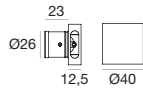

Clip_Q | Wall light | powerLED 2 W 630 mA

29

type

White	CRI 80	92291
Grey	CRI 80	92292
Chrome	CRI 80	92289
Steel	CRI 80	92293

colour

3000 K	208 lm	W
4000 K	222 lm	N
5000 K	253 lm	C
R - G - B - Y on request		

optic

70°	70