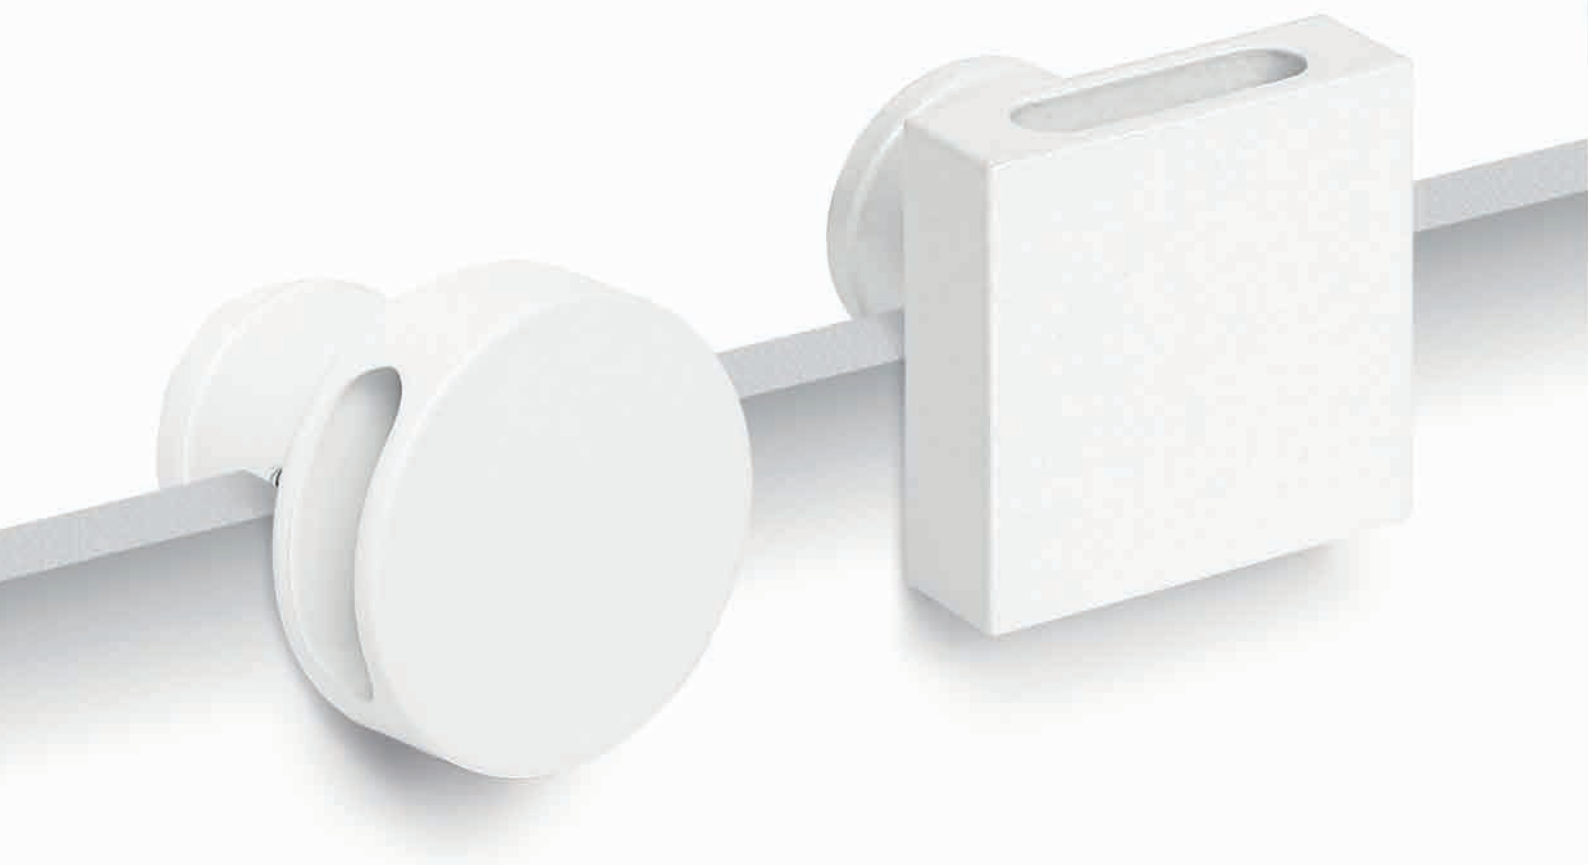

Clip

A round or square wall light with single or double emission and 70-degree optics. It features **very low consumption, compact size and Aqua-stop**, an exclusive anti-suction system for the power supply cables.

Passive heat dissipation

Brass casing

Passive heat dissipation

Three shades of white and four colours for customizable lighting.

Clip_R | Wall light | powerLED 2 W 630 mA

type		colour			optic	
White	CRI 80 92271	3000 K	208 lm	W	70°	70
Grey	CRI 80 92272	4000 K	222 lm	N		
Chrome	CRI 80 92269	5000 K	253 lm	C		
Steel	CRI 80 92273	R - G - B - Y on request				

89420	99179	99186	84915	84336
ON/OFF 1 - 2 art.	ON/OFF 3 - 6 art.	ON/OFF 6 - 12 art.	Outer casing	Outer casing

Clip_R | Wall light | powerLED 2 W 350 mA

type		colour			optic	
White	CRI 80 92281	3000 K	208 lm	W	70°	70
Grey	CRI 80 92282	4000 K	222 lm	N		
Chrome	CRI 80 92279	5000 K	253 lm	C		
Steel	CRI 80 92283	R - G - B - Y on request				