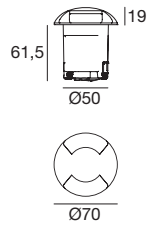

CRI 80

Grey	86100	3000 K	219 lm	W	Wide Flood	18
		4000 K	233 lm	N		

Electronics

Recessed casing

89420
ON/OFF
1 - 2 art.

99179
ON/OFF
3 - 6 art.

99186
ON/OFF
6 - 12 art.

84936

Dans_4 | Drive-over spotlights | powerLED 2 W 630 mA