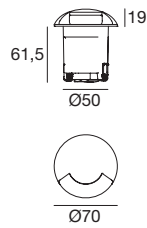

Dans_1 | Drive-over spotlights | powerLED 2 W 630 mA

RTG 86096W18

CRI 80

Grey	86096	3000 K	219 lm	W	Wide Flood	18
		4000 K	233 lm	N		

Electronics

Recessed casing

89420
ON/OFF
1 - 2 art.

99179
ON/OFF
3 - 6 art.

99186
ON/OFF
6 - 12 art.

84936

Dans_2 | Drive-over spotlights | powerLED 2 W 630 mA