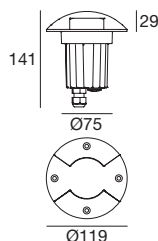

CRI 80

Grey	<b>91422</b>	3000 K	685 lm	<b>W</b>	Wide Flood	<b>18</b>
		4000 K	739 lm	<b>N</b>		

Electronics

Recessed casing

**99179**  
ON/OFF  
1 - 2 art.

**99186**  
ON/OFF  
2 - 4 art.

**98121**

Dans\_2 | Drive-over spotlights | arrayLED 6 W 630 mA