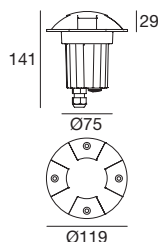

CRI 80

Grey	<b>91423</b>	3000 K	685 lm	<b>W</b>	Wide Flood	<b>18</b>
		4000 K	739 lm	<b>N</b>		

Electronics

Recessed casing

**99179**  
ON/OFF  
1 - 2 art.

**99186**  
ON/OFF  
2 - 4 art.

**98121**

Dans\_4 | Drive-over spotlights | arrayLED 6 W 630 mA