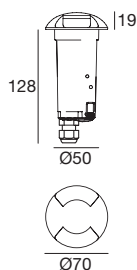

Recessed casing

**84935**

RTG 86097W18

Dans\_2 | Drive-over spotlights | 190-250 V | powerLED 2 W 630 mA

CRI 80

Grey	<b>86101</b>	3000 K	219 lm	<b>W</b>	Wide Flood	<b>18</b>
		4000 K	233 lm	<b>N</b>		

Recessed casing