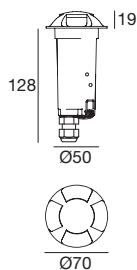

Dans_4 | Drive-over spotlights | 190-250 V | powerLED 2 W 630 mA

CRI 80

Grey	86105	3000 K	219 lm	W	Wide Flood	18
		4000 K	233 lm	N		

Recessed casing

84935