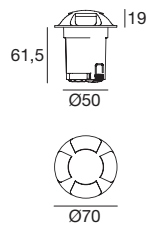

RTG 86104W18

CRI 80

Grey	86104	3000 K	219 lm	W	Wide Flood	18
		4000 K	233 lm	N		

Electronics

Recessed casing

89420
ON/OFF
1 - 2 art.

99179
ON/OFF
3 - 6 art.

99186
ON/OFF
6 - 12 art.

84936