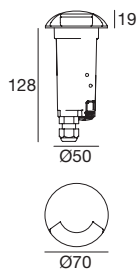

Dans_1 | Drive-over spotlights | 190-250 V | powerLED 2 W 630 mA

CRI 80

Grey	86097	3000 K	219 lm	W	Wide Flood	18
		4000 K	233 lm	N		

Recessed casing

84935

RTG 86097W18