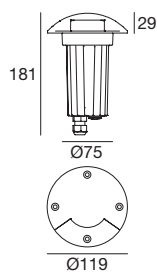

CRI 80

Grey	<b>91424</b>	3000 K	685 lm	<b>W</b>	Wide Flood	<b>18</b>
		4000 K	739 lm	<b>N</b>		

Electronics

Recessed casing

**99179**  
ON/OFF  
1 - 2 art.

**99186**  
ON/OFF  
2 - 4 art.

**98121**

Dans\_1 | Drive-over spotlights | 190-250 V | arrayLED 6 W DC 6,5 W AC