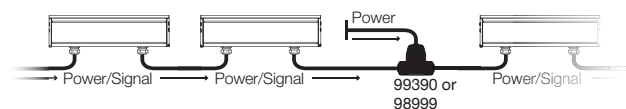

DMX accessories

Connector | DMX line closure adapter

suitable for	input	output	code
Paseo RGBW Xenia 2.0 RGBW	Bus DMX 512	120 Ohm	89365

Connector | DMX line closure adapter

suitable for	input	output	code
Archicove RGBW	Bus DMX 512	120 Ohm	98988

Connector | ALLinONE DMX line closure adapter

suitable for	input	output	code
Archiline RGBW Prolamp RGBW Pixie RGBW	Bus DMX 512	120 Ohm	98986

Connector splitter | ALLinONE splitter power/signal

Start splitter

suitable for	input	output	code
Archiline RGBW Prolamp RGBW	3x1,5 mm² (for power supply) 2x0,25 mm² (for signal) +shield	ALLinONE F 3 x 1,5 mm² + 2 x 0,2 mm² +shield	98985

Continuity splitter A

suitable for	input	output	code
Archiline RGBW Prolamp RGBW	- ALLinONE M 3x1,5 mm² + 2x0,2 mm² +shield 3x1,5 mm² (for power supply)	ALLinONE F 3 x 1,5 mm² + 2 x 0,2 mm² +shield	99390

Continuity splitter B

suitable for	input	output	code
Pixie RGBW	- ALLinONE M 3x1,5 mm² + 2x0,2 mm² +shield 3x1,5 mm² (for power supply)	ALLinONE F 3 x 1,5 mm² + 2 x 0,2 mm² +shield	98999

Fixing pickets

Steel fixing picket

suitable for	code
Periskop Periskop RGBW	98624

Polycarbonate fixing picket

suitable for	code
Periskop_1 Periskop_2 Periskop_1 RGB Periskop_2 RGB	98549
Pixar_1 RGB Pixar_2 RGB Pixar_3 RGB	89371