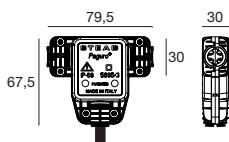

Connector splitter | ALLinONE splitter power/signal