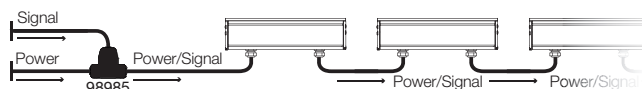

Start splitter

suitable for	input	output	code
Archiline RGBW Prolamp RGBW	3x1,5 mm² (for power supply) 2x0,25 mm² (for signal) +shield	ALLinONE F 3 x 1,5 mm² + 2 x 0,2 mm² +shield	98985

Continuity splitter A

suitable for	input	output	code
Archiline RGBW Prolamp RGBW	- ALLinONE M 3x1,5 mm² + 2x0,2 mm² +shield 3x1,5 mm² (for power supply)	ALLinONE F 3 x 1,5 mm² + 2 x 0,2 mm² +shield	99390

Continuity splitter B

suitable for	input	output	code
Pixie RGBW	- ALLinONE M 3x1,5 mm² + 2x0,2 mm² +shield 3x1,5 mm² (for power supply)	ALLinONE F 3 x 1,5 mm² + 2 x 0,2 mm² +shield	98999