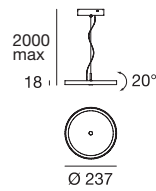

.Light Game

design Oriano Favaretto, 2014

Light Game_P

Light Game_S

Technical Info

Light Game_P | Pendant luminaires | 220-240 V | topLED 12 W

type

White CRI 90 **7746**