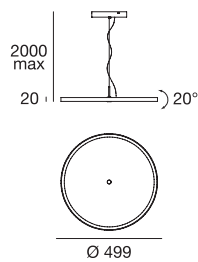

Light Game_P | Pendant luminaires | 220-240 V | topLED 34 W

type

White CRI 90 **7748**

colour

3000 K 4065 lm

optics

diffused

Light Game_S | Ceiling luminaires | 220-240 V | topLED 12 W

type

White CRI 90 **7745**

colour

3000 K 1449 lm

optics

diffused