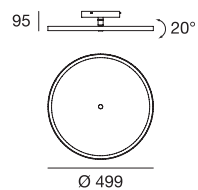

optics

diffused

Light Game_S | Ceiling luminaires | 220-240 V | topLED 34 W

type

White CRI 90 **7747**

colour

3000 K 4065 lm

optics