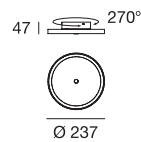

type

White CRI 90 **7745**

colour

3000 K 1449 lm

optics

diffused

Light Game_S | Ceiling luminaires | 220-240 V | topLED 34 W