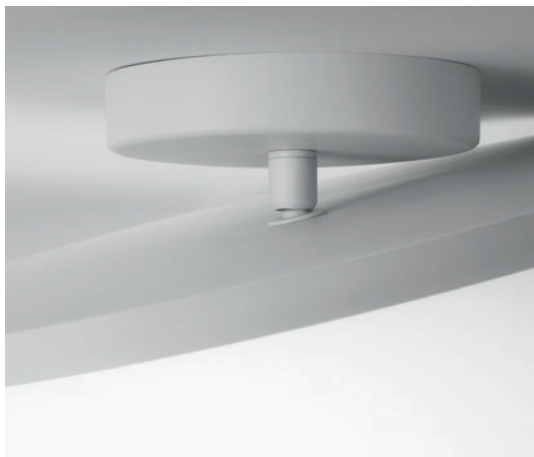

Motion's light thousand games.

The ring, designed by Oriano Favaretto, moves in space, sinuous and precise. The suspended tilting structure makes the lamp dynamic and functional. Through the PMMA silkscreened diffuser, the aluminum ring holding the LED source spreads a smooth and wrapping light. Light Game is also provided in ceiling version, in two options: big, providing a rotation and vertical axis tilting; small, able to move from the center, providing a complete rotation

.Light Game

design Oriano Favaretto, 2014

Light Game_P

Light Game_S

Technical Info

Light Game_P | Pendant luminaires | 220-240 V | topLED 12 W

type

White CRI 90 **7746**

colour

3000 K 1449 lm

optics

diffused

Light Game_P | Pendant luminaires | 220-240 V | topLED 34 W

type

White CRI 90 **7748**

colour