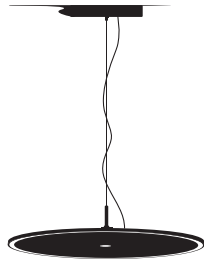

Motion's light thousand games.

The ring, designed by Oriano Favaretto, moves in space, sinuous and precise. The suspended tilting structure makes the lamp dynamic and functional. Through the PMMA silkscreened diffuser, the aluminum ring holding the LED source spreads a smooth and wrapping light. Light Game is also provided in ceiling version, in two options: big, providing a rotation and vertical axis tilting; small, able to move from the center, providing a complete rotation

.Light Game

design Oriano Favaretto, 2014

Light Game_P

Light Game_S

Technical Info

Light Game_P | Pendant luminaires | 220-240 V | topLED 12 W

type

White CRI 90 **7746**