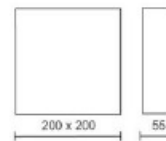

100691mg

SCOBO / UP & DOWN TC W		
100691pl		high- polished
100691mg		matt brushed

SCOBO / UP & DOWN TC W

Design

Surface natural aluminium, matt brushed
 Casing made out of aluminium extruded sections, on the inside painted pure white
 Mounting plate made out of white painted steel sheet

Product data:

Art. - No.: 100691mg
 Voltage: 230 V
 Safety class: 1
 Lamp type: TC- DEL 18W
 Power: max. 2x 18 W
 Socked: G24| q-2

Designer: Jens Möller

För mer information vänligen kontakta:

Fox Design AB, Tellusgängen 8, 126 26 Hägersten
 Tel: 08-440 85 40 Fax: 08-24 22 33 Internet: <http://www.foxdesign.se>
 Showroom: Tellusgängen 8, Telefonplan, Stockholm