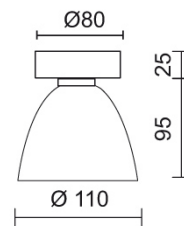

Cover made out of metal incl. easy-to-install mounting socket made out of plastic

Product data

Art.-No.: 100304ch

Safety class: II

Lamp type

Lamp type: QT 14 Eco

Power: max. 48 W

Socket: G9