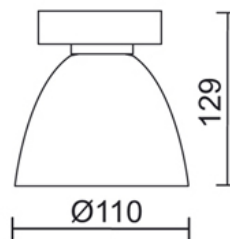

Cover made out of metal incl. easy-to-install mounting socket made out of plastic

Product data

Art.-No.: 100303ch

Safety class: II

Lamp type

Lamp type: QT 14 Eco

Power: max. 48 W

Socketed: G9