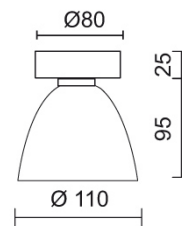

Cover made out of metal incl. easy-to-install mounting socket made out of plastic

Product data

Art.-No.: 100307ch

Safety class: II

Lamp type

Lamp type: QT 14 Eco

Power: max. 48 W

Socket: G9