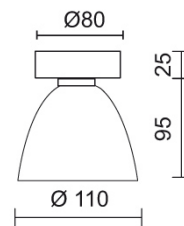

Cover made out of metal incl. easy-to-install mounting socket made out of plastic

Product data

Art.-No.: 100301ch

Safety class: II

Lamp type

Lamp type: QT 14 Eco

Power: max. 48 W

Socketed: G9