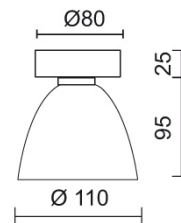

Design

Surface high-gloss chrome plated

Mouth-blown crystal glass made of two layers, on the outside: glossy, on the inside: white polished

Cover made out of metal incl. easy-to-install mounting socket made out of plastic