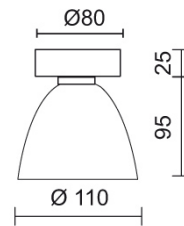

Design

Cover made out of metal incl. easy-to-install mounting socket made out of plastic

Product data

Art.-No.: 100310ch

Safety class: II

Lamp type

Lamp type: QT 14 Eco

Power: max. 60 W

Socketed: G9

Designer: BRUCK