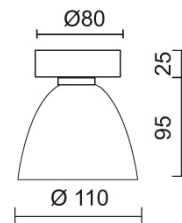

Design

Surface high-gloss chrome plated

Cover made out of metal incl. easy-to-install mounting socket made out of plastic