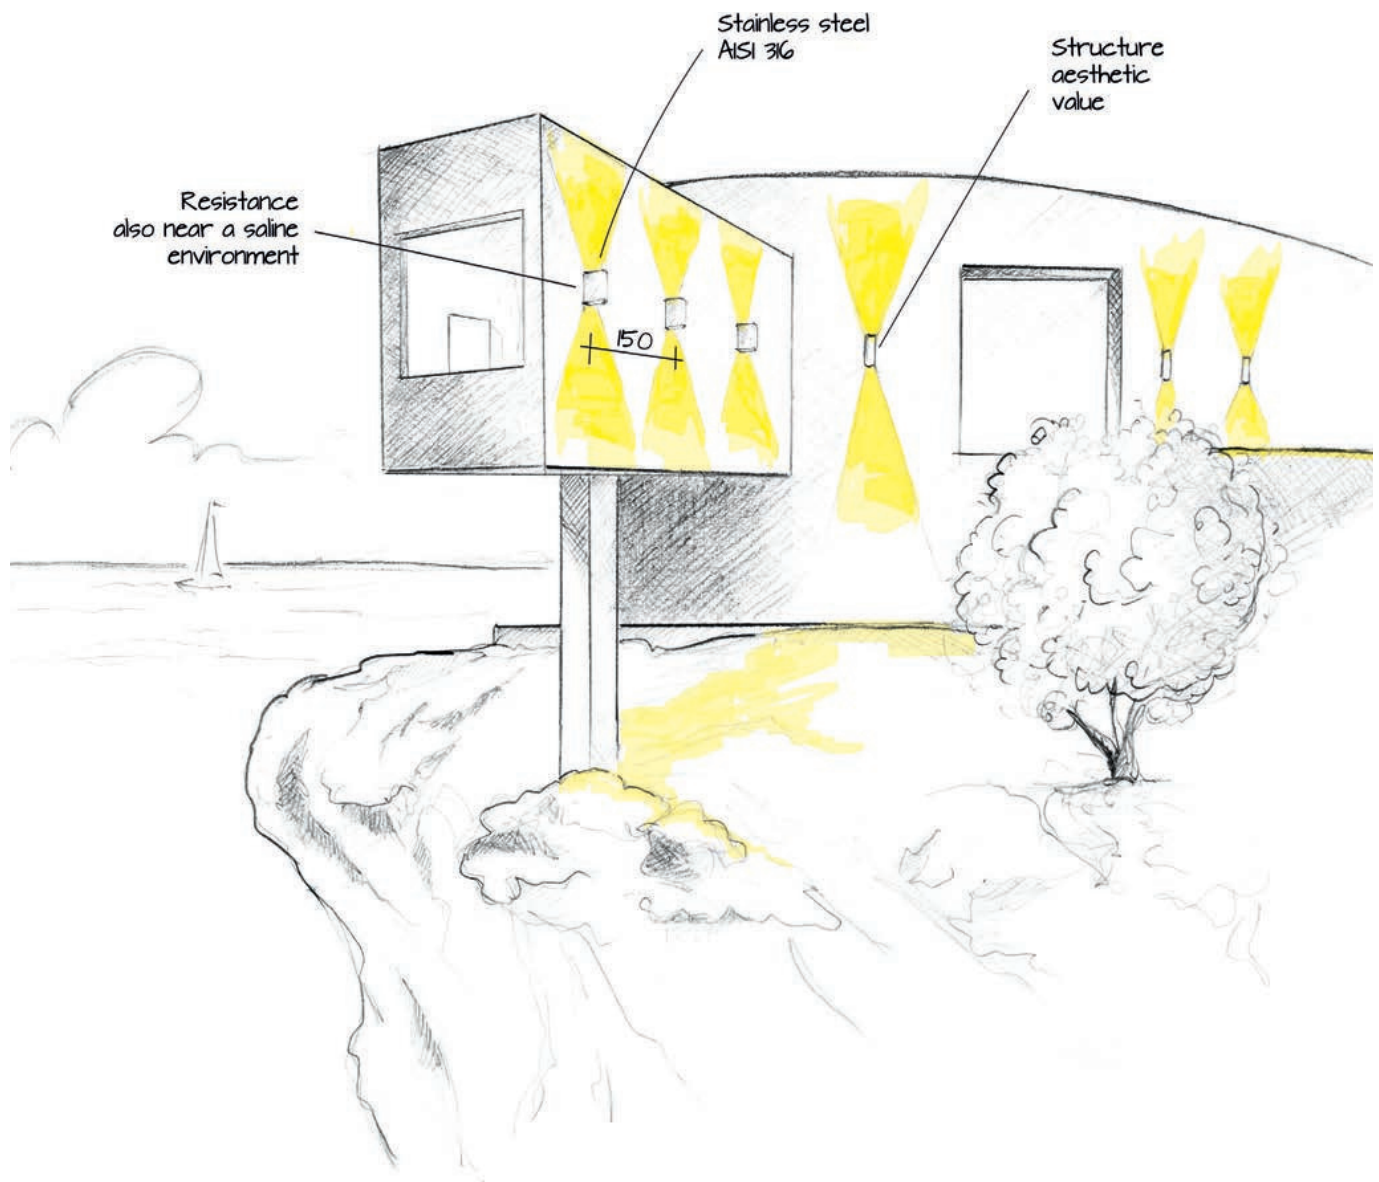

Vedette_R Inox

Light management: versions with single or double emission and up to **4 different optics** available

Passive heat dissipation: brushed stainless **steel** casing

Independent power supply: **resin-potted driver** **integrated** in the lighting fixture casing and neoprene cables

Black silk-screened pattern along the glass edge for glare reduction and groove to allow rainwater to drain off

Vedette_R Inox Wall light - Single emission - PowerLED 2 W

type

Inox	95155
------	--------------

colour

Natural	1004 lm	CRI 83	N
Warm	940 lm	CRI 83	W
Super W	878 lm	CRI 83	M

optic

15°	15
30°	30
60°	60

Outdoor

Lighting_concept

Vedette_R

30° emission
3000 K
Anti-corrosion

The outdoor **up & down** wall-mounted light enhances the building architecture

The stainless steel wall lights are **resistant to weathering**, including sea salt

No ordinary maintenance operations required for the light, thanks to the LED lamps features