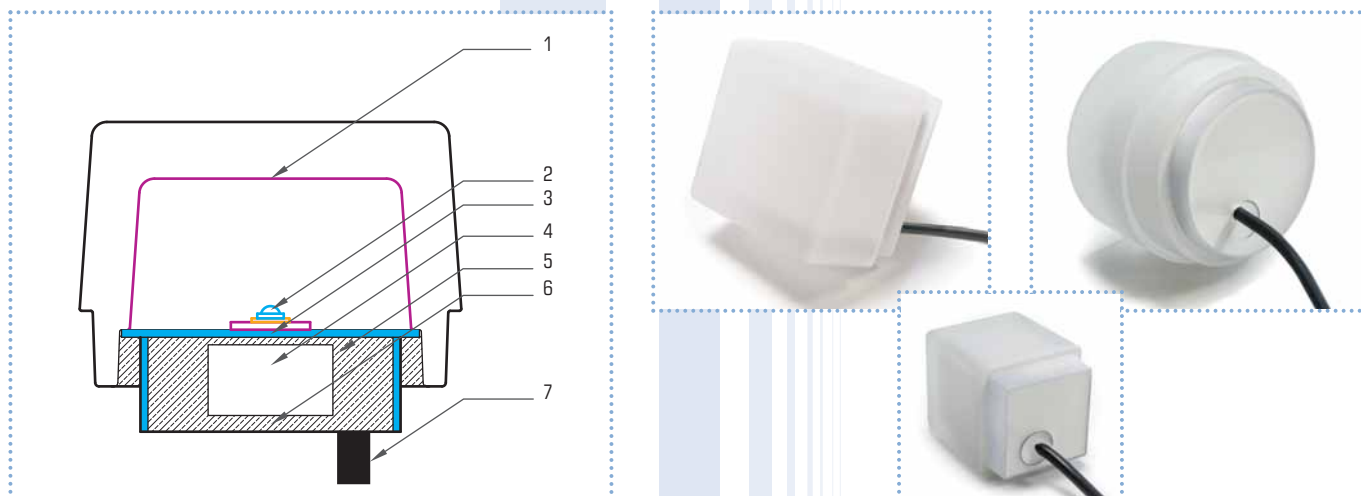

## New Lofoten Features | Características del Nuevo Lofoten

1. New internal diffusing coat oven-baked at 200°C to render the light homogeneous over the full top surface.
2. New state-of-the art Cree XR-E LED.
3. New high efficiency radiator.
4. New built-in proprietary driver at 12V AC.
5. Internal conductor isolation to prevent capillarity fluid ingress.
6. New IP68 formulated encapsulation.
7. New H07RN-F neoprene cable.

The new Lofoten is powered by standard 12V AC magnetic lighting transformers. This results in vastly improved installation ease. Lofoten can be now wired in parallel like a conventional fixture, without series or driver installation.

El nuevo Lofoten se alimenta con transformadores de iluminación estándar a 12 V CA. Este detalle facilita la instalación. Los Lofoten se pueden ahora cablear en paralelo como una luminaria convencional, sin recurso a series o fuentes de alimentación especializadas.