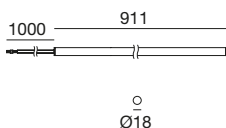

Mini Tube | Ceiling | topLED | 198-264 V AC | 9 W DC - 10,5 W AC

CRI 80

Opaline **92421**

	Cct	lm S - D	Optic
W	3000	1354 - On req	00 Diffused -
N	4000	1414 - On req	
C	6500	1492 - On req	
P	445*	740 - On req	

*With colored LED the "Cct" value is not expressed in degrees Kelvin (° K) but in nanometers (nm).

Accessories Pag. 97