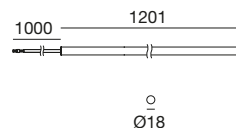

*With colored LED the "Cct" value is not expressed in degrees Kelvin (° K) but in nanometers (nm).

Accessories Pag. 97

Mini Tube | Ceiling | topLED | 198-264 V AC | 12 W DC - 13,5 W AC

CRI 80

Opaline **92422**