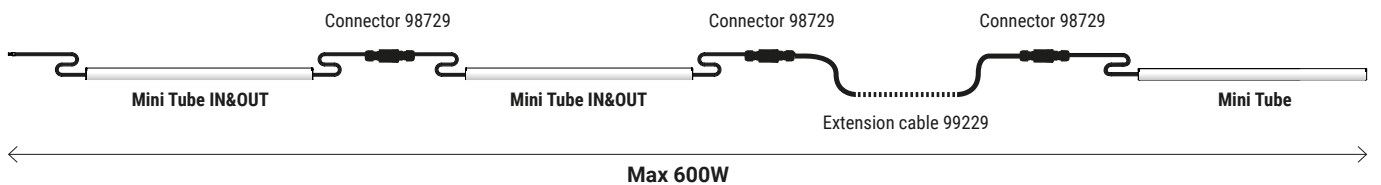

mini tube

Materials

Polycarbonate with UV protection.

Neoprene cables.

mini tube range

	5,2 W	8,5 W	10,5 W	13,5 W	15,5 W	18 W
Size	331 mm	621 mm	911 mm	1201 mm	1491 mm	1781 mm
Finish	Opaline	Opaline	Opaline	Opaline	Opaline	Opaline
Efficiency CRI 80	3000K 4000K 6500K 445nm	3000K 4000K 6500K 445nm	3000K 4000K 6500K 445nm	3000K 4000K 6500K 445nm	3000K 4000K 6500K 445nm	3000K 4000K 6500K 445nm
Optics	Diffused	Diffused	Diffused	Diffused	Diffused	Diffused
Control	On/Off	On/Off	On/Off	On/Off	On/Off	On/Off

Minimum dimensions

LED tube with minimum dimensions, with a profile just 18 mm in diameter. The reduced dimensions allow easy and functional installations. Applied on the edges, corners or niches of shelving, Mini Tube is perfectly integrated into the setting. The IP65 grade of protection allows sheltered outdoor installation.

IK08 IP65

Mini Tube for Meat

Diodes with CCT "P" use a specific light spectrum (445 nm), optimised to enhance the colour of meat.

Multiple connection

Fixture available in two variations: version **Mini Tube** with single input cable for installation of a single article or as end-of-line, version **Mini Tube IN&OUT** with double cable input and output cable to be able to create continuous lines of light with the use of specific accessories (Max 600W).