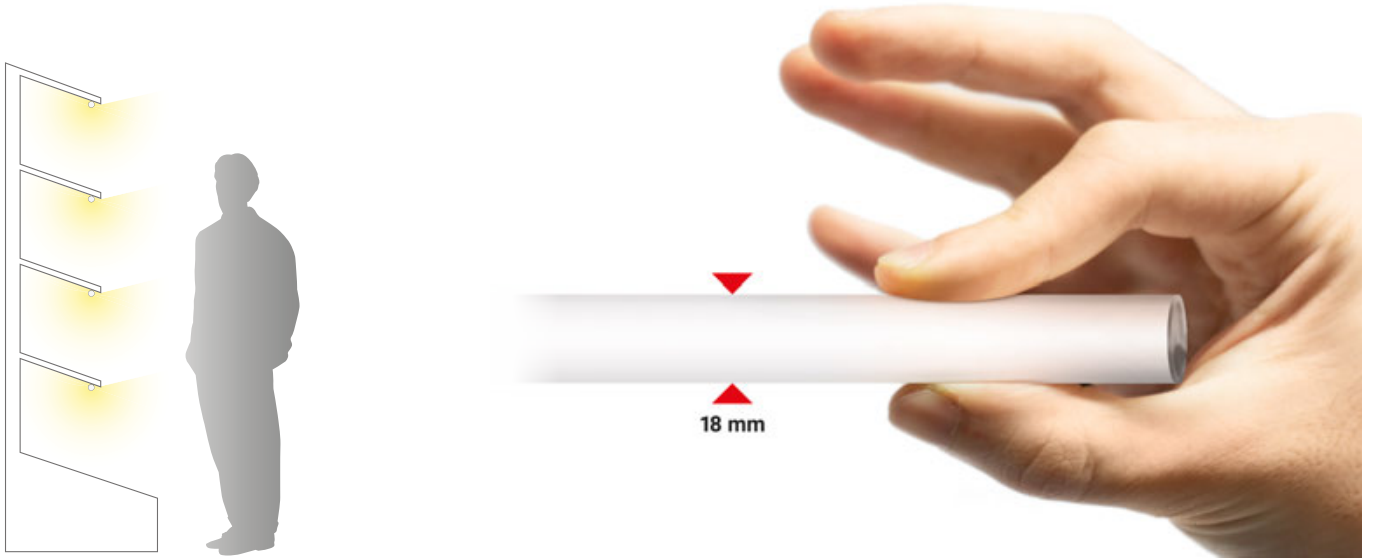

Minimum dimensions

LED tube with minimum dimensions, with a profile just 18 mm in diameter. The reduced dimensions allow easy and functional installations. Applied on the edges, corners or niches of shelving, Mini Tube is perfectly integrated into the setting. The IP65 grade of protection allows sheltered outdoor installation.

IK08 IP65

Mini Tube for Meat

Diodes with CCT "P" use a specific light spectrum (445 nm), optimised to enhance the colour of meat.

Multiple connection

Fixture available in two variations: version **Mini Tube** with single input cable for installation of a single article or as end-of-line, version **Mini Tube IN&OUT** with double cable input and output cable to be able to create continuous lines of light with the use of specific accessories (Max 600W).