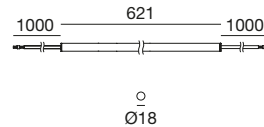

Mini Tube IN&OUT | Ceiling | topLED | 198-264 V AC | 7,5 W DC - 8,5 W AC

CRI 80

Opaline **92385**

	Cct	lm S - D	Optic
W	3000	1172 - On req	00 Diffused -
N	4000	1224 - On req	
C	6500	1292 - On req	
P	445*	640 - On req	

*With colored LED the "Cct" value is not expressed in degrees Kelvin (° K) but in nanometers (nm).

Accessories Pag. 97