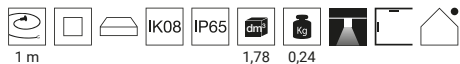

Mini Tube | Ceiling | topLED | 198-264 V AC | 14 W DC - 15,5 W AC

CRI 80

Opaline **92423**

	Cct	lm S - D	Optic
W	3000	2461 - On req	00 Diffused -
N	4000	2570 - On req	
C	6500	2713 - On req	
P	445*	1344 - On req	

*With colored LED the "Cct" value is not expressed in degrees Kelvin (° K) but in nanometers (nm).

Accessories Pag. 97