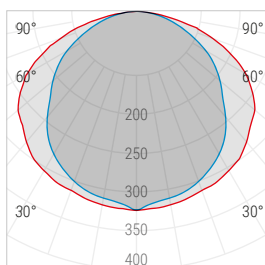

Photometric curves of Mini Tube 5,2W (92392 - 92384)

— C0/C180 — C90/C270

Optic **00** Diffused

Accessories

	description
included	Polycarbonate clip springs kit.

	description
99229	Extension cables in neoprene (per meter) 2x1mm². Example: 99229 x 3 pz = 3m

	description
98710	Steel clip springs kit.

	description
98729	Quick connector ON-OFF IP68 socket/plug (2 poles).

Ceiling light