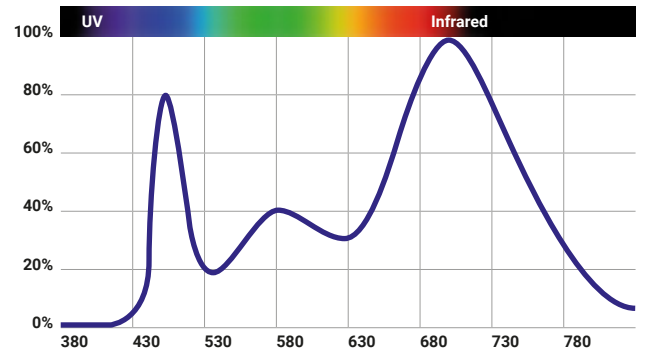

Mini Tube for Meat

Diodes with CCT "P" use a specific light spectrum (445 nm), optimised to enhance the colour of meat.