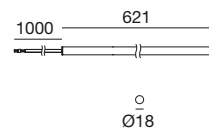

mini tube

Materials

Polycarbonate with UV protection.

Neoprene cables.

mini tube range

	5,2 W	8,5 W	10,5 W	13,5 W	15,5 W	18 W
Size	331 mm	621 mm	911 mm	1201 mm	1491 mm	1781 mm
Finish	Opaline	Opaline	Opaline	Opaline	Opaline	Opaline
Efficiency CRI 80	3000K 4000K 6500K 445nm	3000K 4000K 6500K 445nm	3000K 4000K 6500K 445nm	3000K 4000K 6500K 445nm	3000K 4000K 6500K 445nm	3000K 4000K 6500K 445nm
Optics	Diffused	Diffused	Diffused	Diffused	Diffused	Diffused
Control	On/Off	On/Off	On/Off	On/Off	On/Off	On/Off

Mini Tube | Ceiling | topLED | 198-264 V AC | 4,5 W DC - 5,2 W AC

CRI 80

Opaline **92392**

	Cct	lm S - D	Optic
W	3000	586 - On req	00 Diffused -
N	4000	612 - On req	
C	6500	646 - On req	
P	445*	320 - On req	

*With colored LED the "Cct" value is not expressed in degrees Kelvin (° K) but in nanometers (nm).

Accessories Pag. 97

Mini Tube | Ceiling | topLED | 198-264 V AC | 7,5 W DC - 8,5 W AC

CRI 80

Opaline **92393**