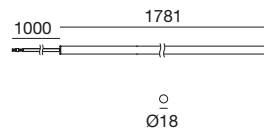

*With colored LED the "Cct" value is not expressed in degrees Kelvin (° K) but in nanometers (nm).

Accessories Pag. 97

Mini Tube | Ceiling | topLED | 198-264 V AC | 16,5 W DC - 18 W AC

CRI 80

Opaline **92424**