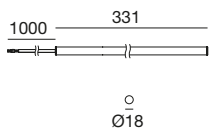

Mini Tube | Ceiling | topLED | 198-264 V AC | 4,5 W DC - 5,2 W AC

CRI 80

Opaline **92392**

	Cct	lm S - D	Optic
W	3000	586 - On req	00 Diffused -
N	4000	612 - On req	
C	6500	646 - On req	
P	445*	320 - On req	

*With colored LED the "Cct" value is not expressed in degrees Kelvin (° K) but in nanometers (nm).

Accessories Pag. 97