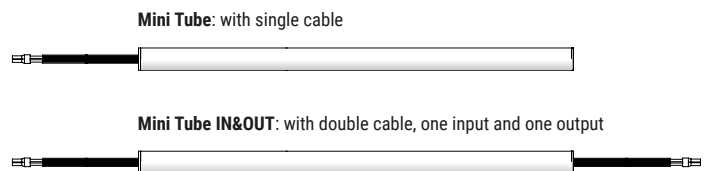

Minimum dimensions

LED tube with minimum dimensions, with a profile just 18 mm in diameter. The reduced dimensions allow easy and functional installations. Applied on the edges, corners or niches of shelving, Mini Tube is perfectly integrated into the setting. The IP65 grade of protection allows sheltered outdoor installation.

IK08 IP65

Mini Tube for Meat

Diodes with CCT "P" use a specific light spectrum (445 nm), optimised to enhance the colour of meat.

Multiple connection

Fixture available in two variations: version **Mini Tube** with single input cable for installation of a single article or as end-of-line, version **Mini Tube IN&OUT** with double cable input and output cable to be able to create continuous lines of light with the use of specific accessories (Max 600W).