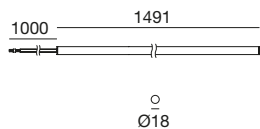

Mini Tube | Ceiling | topLED | 198-264 V AC | 14 W DC - 15,5 W AC

CRI 80

Opaline **92423**

	Cct	lm S - D	Optic
W	3000	2461 - On req	00 Diffused -
N	4000	2570 - On req	
C	6500	2713 - On req	
P	445*	1344 - On req	

*With colored LED the "Cct" value is not expressed in degrees Kelvin (° K) but in nanometers (nm).

Accessories Pag. 97