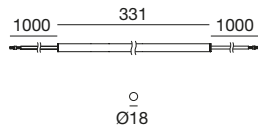

Mini Tube IN&OUT | Ceiling | topLED | 198-264 V AC | 4,5 W DC - 5,2 W AC

CRI 80

Opaline **92384**

	Cct	lm S - D	Optic
W	3000	586 - On req	00 Diffused -
N	4000	612 - On req	
C	6500	646 - On req	
P	445*	320 - On req	

*With colored LED the "Cct" value is not expressed in degrees Kelvin (° K) but in nanometers (nm).

Accessories Pag. 97