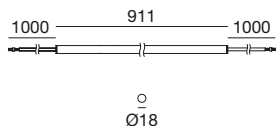

Mini Tube IN&OUT | Ceiling | topLED | 198-264 V AC | 9 W DC - 10,5 W AC

CRI 80

Opaline **92386**

	Cct	lm S - D	Optic
W	3000	1354 - On req	00 Diffused -
N	4000	1414 - On req	
C	6500	1492 - On req	
P	445*	740 - On req	

*With colored LED the "Cct" value is not expressed in degrees Kelvin (° K) but in nanometers (nm).

Accessories Pag. 97