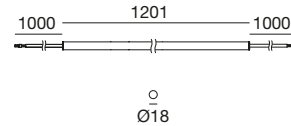

Mini Tube IN&OUT | Ceiling | topLED | 198-264 V AC | 12 W DC - 13,5 W AC

CRI 80

Opaline **92387**

	Cct	lm S - D	Optic
W	3000	2039 - On req	00 Diffused -
N	4000	2129 - On req	
C	6500	2248 - On req	
P	445*	1136 - On req	

*With colored LED the "Cct" value is not expressed in degrees Kelvin (° K) but in nanometers (nm).

Accessories Pag. 97