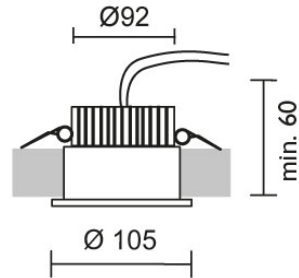

ALPHA / SPOT RD 30°

155103ws

ALPHA / SPOT RD 30°

 155103ws white

ALPHA / SPOT RD 30°

Design

Surface wet-painted white- RAL 9010, matt

Lamp head made out of aluminium

0 V	700 mA		 LED
		 LED	12 W
CRI 90	30°		min. 1000 lm
			2700K

Product data

Art.-No.: 155103ws

Safety class: III

Lamp type

Lamp type: LED

Power: max. 12 W

Luminous flux (lm): min. 1000