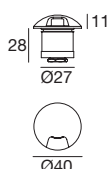

RTG 97354W18

CRI 80

Steel	97354	3000 K	199 lm	W	Wide Flood	18
		4000 K	213 lm	N		

Electronics

89422	89423	99181	99185	84918
ON/OFF 1 - 2 art.	ON/OFF 2 - 3 art.	ON/OFF 3 - 6 art.	ON/OFF 6 - 12 art.	

Recessed casings

Alcor_2 | Drive-over spotlights | powerLED 1.5 W 500 mA