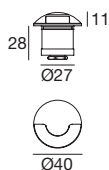

Alcor_1 | Drive-over spotlights | powerLED 1.5 W 500 mA

RTG 97353W18

CRI 80

Steel	97353	3000 K	199 lm	W	Wide Flood	18
		4000 K	213 lm	N		

Electronics

89422	89423	99181	99185	84918
ON/OFF 1 - 2 art.	ON/OFF 2 - 3 art.	ON/OFF 3 - 6 art.	ON/OFF 6 - 12 art.	

Recessed casings

Alcor_1 | Drive-over spotlights | powerLED 1.5 W 500 mA