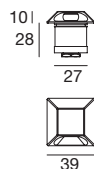

Alcor_Q2 | Drive-over spotlights | powerLED 1.5 W 500 mA