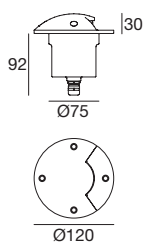

Alcor_1 | Drive-over spotlights | powerLED

RTG **87603W18**

III C.C. ~~III~~ 6.4 W 500 mA

Steel	87603	3000 K	199 lm	W	Wide Flood	18
		4000 K	213 lm	N		

Electronics

Recessed casing

99181
ON/OFF
1 art.

99185
ON/OFF
2 - 3 art.

84341

⚡ 4.2 W DC 5 W AC

Steel	87600	3000 K	432 lm	W	Wide Flood	18
		4000 K	477 lm	N