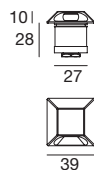

Alcor_Q1 | Drive-over spotlights | powerLED 1.5 W 500 mA