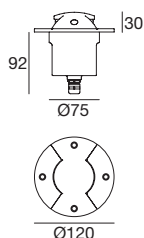

Alcor_2 | Drive-over spotlights | 190-250 V | powerLED

III C.C. ~~III~~ 6.4 W 500 mA

Steel	87604	3000 K	199 lm	W	Wide Flood	18
		4000 K	213 lm	N		

Electronics

Recessed casing

99181
ON/OFF
1 art.

99185
ON/OFF
2 - 3 art.

84341

⚡ 4.2 W DC 5 W AC

Steel	87601	3000 K	432 lm	W	Wide Flood	18
		4000 K	477 lm	N