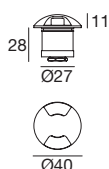

RTG 97355W18

CRI 80

Steel	97355	3000 K	199 lm	W	Wide Flood	18
		4000 K	213 lm	N		

Electronics

89422	89423	99181	99185	84918
ON/OFF 1 - 2 art.	ON/OFF 2 - 3 art.	ON/OFF 3 - 6 art.	ON/OFF 6 - 12 art.	

Recessed casings

Alcor_4 | Drive-over spotlights | powerLED 1.5 W 500 mA