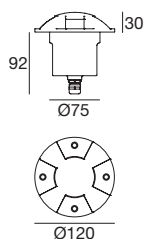

Alcor_4 | Drive-over spotlights | 190-250 V | powerLED

III C.C. ~~III~~ 6.4 W 500 mA

Steel	87605	3000 K	199 lm	W	Wide Flood	18
		4000 K	213 lm	N		

Electronics

Recessed casing

99181
ON/OFF
1 art.

99185
ON/OFF
2 - 3 art.

84341

⚡ 4.2 W DC 5 W AC

Steel	87602	3000 K	432 lm	W	Wide Flood	18
		4000 K	477 lm	N