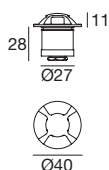

RTG 97356W18

CRI 80

Steel	97356	3000 K	199 lm	W	Wide Flood	18
		4000 K	213 lm	N		

Electronics

89422	89423	99181	99185	84918
ON/OFF 1 - 2 art.	ON/OFF 2 - 3 art.	ON/OFF 3 - 6 art.	ON/OFF 6 - 12 art.	

Recessed casings