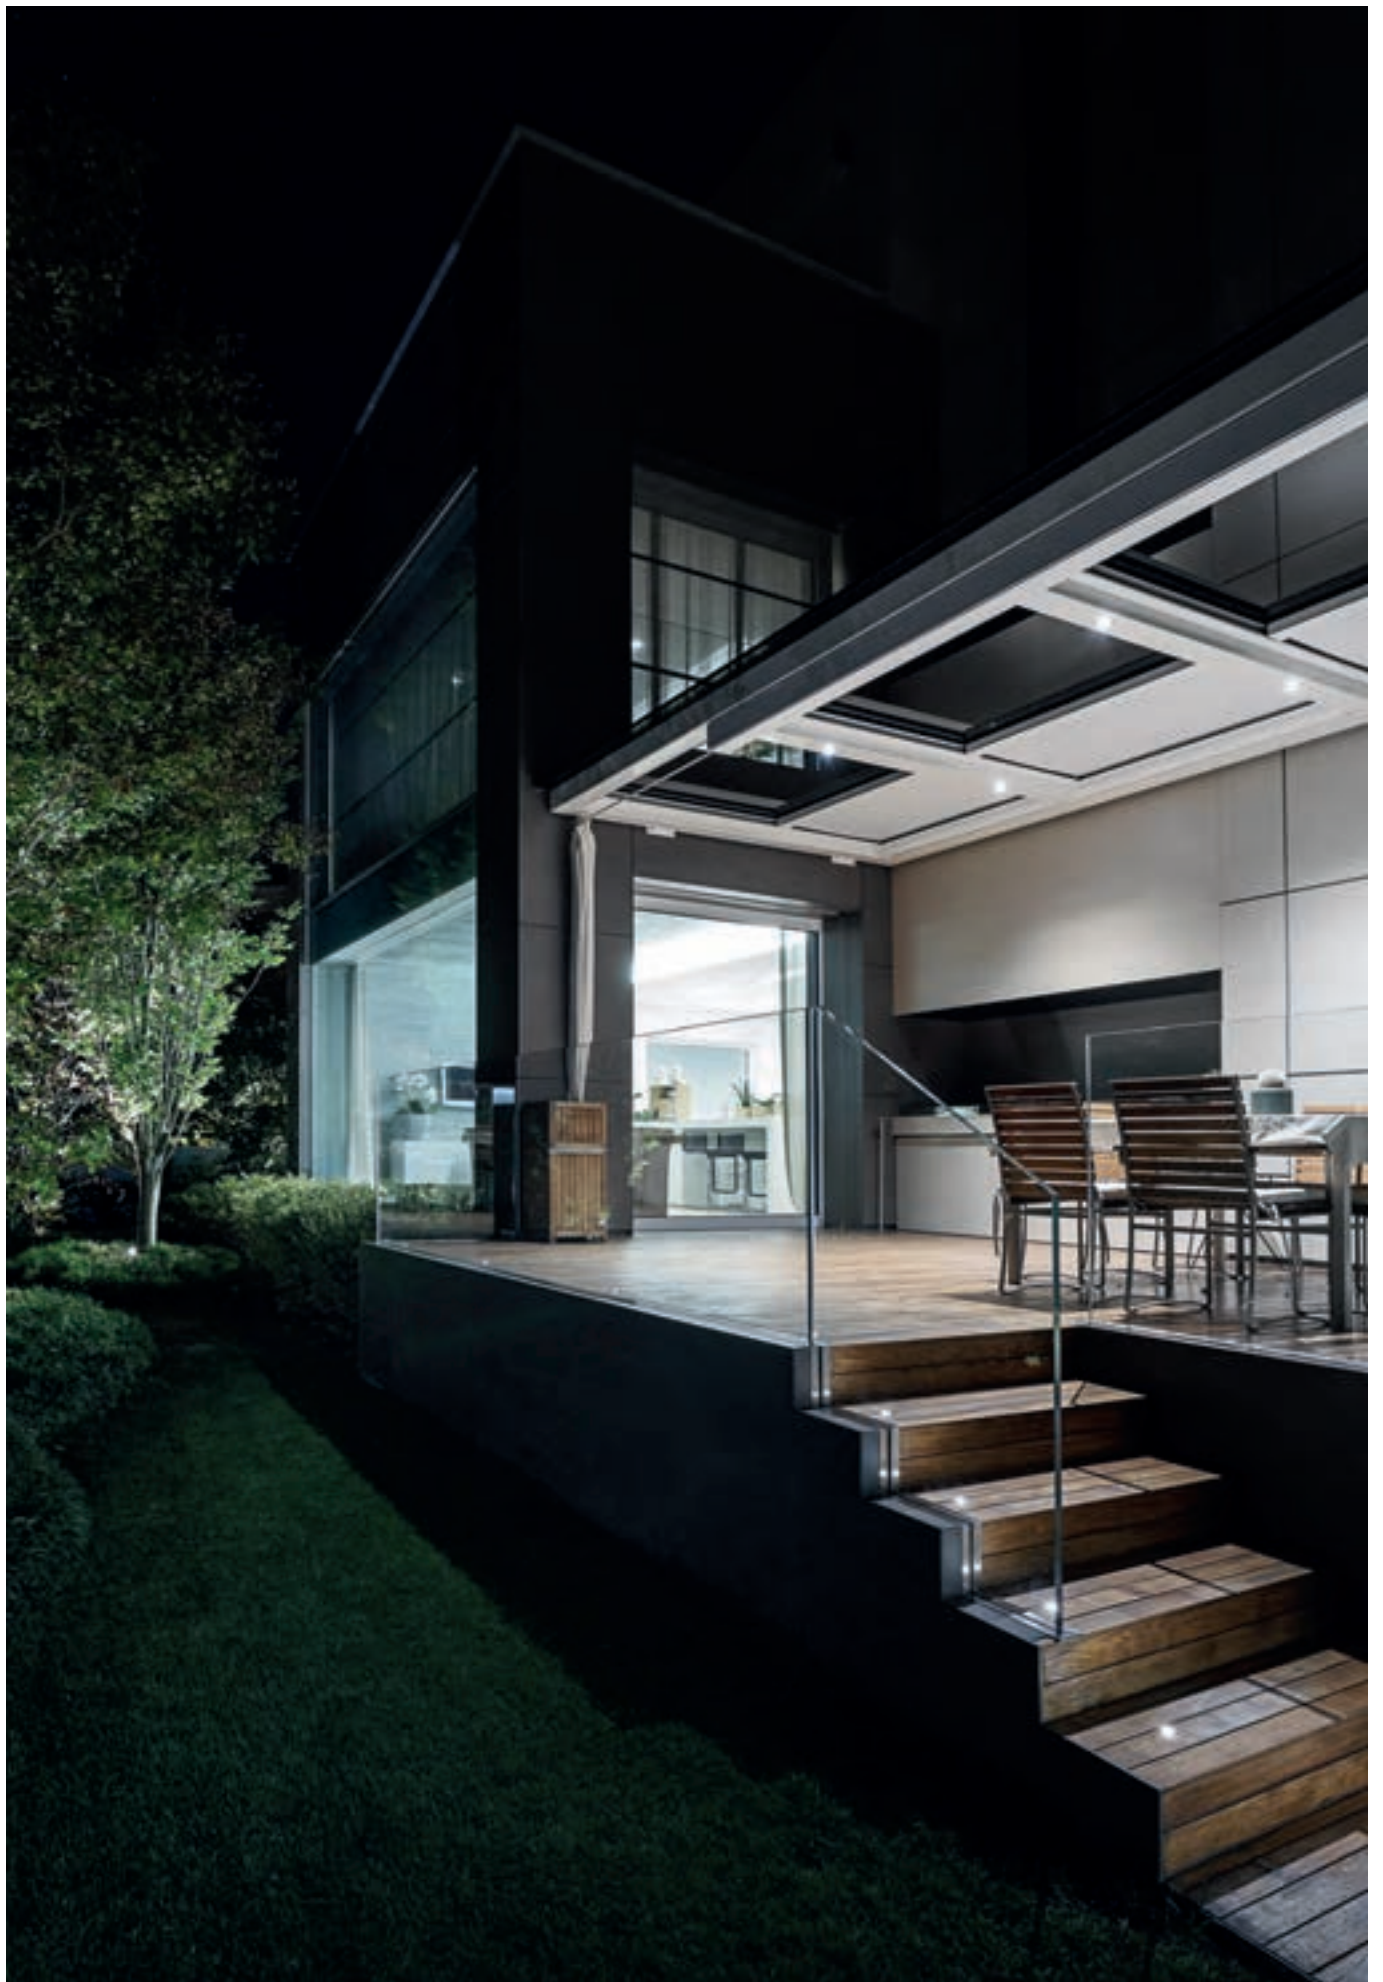

beret

AquaStopp®

A compact, rugged and reliable walk-on uplight featuring AquaStopp® technology, the Beret is perfect for columns and external architectural details.

Materials

Brass or aluminium body
Brass or steel flange

Beret_R | Walk-over spotlight | powerLED 1 W 350 mA

29

White	92065	2700K	136 lm	M	Spot	15
Grey	92061	3000K	145 lm	W	Medium Flood	30
Chrome	92066	4000K	155 lm	N	Flood	60
Nickel	92067				General	00
Steel	92068					
Brass	81469					