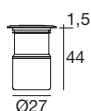

RTG 97799W30

Electronics

Recessed casing

89419
ON/OFF
1 - 2 art.

89421
ON/OFF
3 - 6 art.

99183
ON/OFF
6 - 12 art.

84915 / 84336

Beret_2R | Walk-over spotlight | powerLED 2 W 630 mA