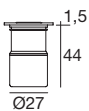

RTG **93134W30**

Electronics

89420
ON/OFF
1 - 2 art.

99179
ON/OFF
3 - 6 art.

99186
ON/OFF
6 - 12 art.

Recessed casing

84918

Beret_2Q | Walk-over spotlight | powerLED 2 W 630 mA