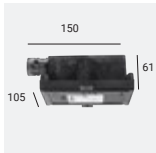

## Materials

Nylon body

AISI 316L stainless steel flange

**Chim** | Path-marker | 190-250 V AC | powerLED 4 W DC - 4,8 W AC

		<b>Cct</b>	<b>Im S - D</b>	<b>Optic</b>
Steel	<b>92681</b>	<b>M</b> 2700	438 - On req	<b>12</b> E.W.Flood(107°)
		<b>W</b> 3000	466 - 316	
		<b>N</b> 4000	498 - 337	

**Recessed casing Pag. 533**

**RTG 92681W12**

**Recessed casing**

	<b>description</b>
<b>98009</b>	Recessed casing
<b>suitable for:</b> Chim 4W	

Private apartments | Jesolo, Italy