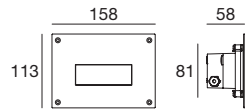

## Materials

Nylon body

AISI 316L stainless steel flange

**Chim** | Path-marker | 190-250 V AC | powerLED 4 W DC - 4,8 W AC

		<b>Cct</b>	<b>Im S - D</b>	<b>Optic</b>
Steel	<b>92681</b>	<b>M</b> 2700	438 - On req	<b>12</b> E.W.Flood(107°)
		<b>W</b> 3000	466 - 316	
		<b>N</b> 4000	498 - 337	

**Recessed casing Pag. 533**

**RTG 92681W12**

**Recessed casing**

	<b>description</b>
<b>98009</b>	Recessed casing
<b>suitable for:</b> Chim 4W	

Private apartments | Jesolo, Italy