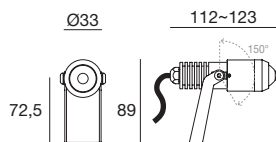

Clivo_SL | Accent lighting | powerLED 4 W DC 350 mA