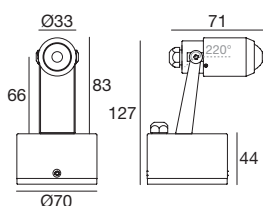

Clivo | Accent lighting | 190-250 V AC | powerLED 2 W DC - 2,2 W AC

		Cct	lm S - D	Optic
Chrome	92203	M 2700	219 - On req	85 10°-66°
Nickel	92204	W 3000	233 - On req	
		N 4000	249 - On req	

Accessories Pag. 811

RTG 92204W85