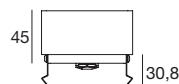

Concentrica_Q | Drive-over spotlights | 24 V | topLED 2.6 W

CRI 80

White	94059	2700 K	216 lm	M	General	00
Black	94060	3000 K	240 lm	W		
Grey	94061	4000 K	252 lm	N		

Electronics

89488 ON/OFF 1 - 5 art.	89179 ON/OFF 1 - 9 art.	89359 ON/OFF 1 - 18 art.	99332 0/1-10V 1 - 56 art.	99722 DALI 1 - 45 art.

Recessed casings

107 / 127		98403 Steel and PVC outer casing for floor-mounted installation
	84