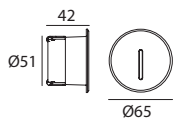

Materials
Aluminium body

Cut_R | Path-marker | powerLED 2 W 630 mA

CRI 80

White	92513	2700 K	219 lm	M	Narrow Spot	05
Grey	92514	3000 K	233 lm	W		
		4000 K	249 lm	N		

Electronics

Recessed casing

89420
ON/OFF
1 - 2 art.

99179
ON/OFF
3 - 6 art.

99186
ON/OFF
6 - 12 art.

84338

Cut_Q | Path-marker | powerLED 2 W 630 mA

CRI 80

White	92558	2700 K	219 lm	M	Narrow Spot	05
Grey	92559	3000 K	233 lm	W		
		4000 K	249 lm	N		

Electronics

Recessed casing

89420
ON/OFF
1 - 2 art.

99179
ON/OFF
3 - 6 art.

99186
ON/OFF
6 - 12 art.

84338

RTG 92558W05

Almar Hotel | Jesolo, Italy