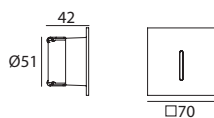

Materials
Aluminium body

Cut_R | Path-marker | powerLED 2 W 630 mA

CRI 80

White	92513	2700 K	219 lm	M	Narrow Spot	05
Grey	92514	3000 K	233 lm	W		
		4000 K	249 lm	N		

Electronics

Recessed casing

89420
ON/OFF
1 - 2 art.

99179
ON/OFF
3 - 6 art.

99186
ON/OFF
6 - 12 art.

84338

Cut_Q | Path-marker | powerLED 2 W 630 mA

CRI 80

White	92558	2700 K	219 lm	M	Narrow Spot	05
Grey	92559	3000 K	233 lm	W		
		4000 K	249 lm	N		

Electronics