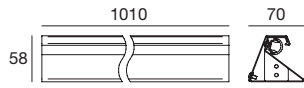

Dirigo_M1 Steel MASTER | Linear profiles