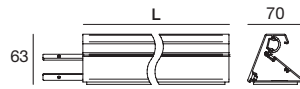

Dirigo_M2 Aluminium SLAVE | Linear profiles

BK Grey	62400	1000 mm
Grey	62401	1000 mm
Cor-Ten	62402	1000 mm
BK Grey	64647	2000 mm
Grey	64646	2000 mm
Cor-Ten	64597	2000 mm

Slave

To be completed with dedicated installation accessories and with lighting unit