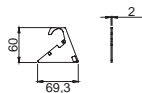

Joining caps

Aluminium
1 pc

BK Grey	64661
Grey	64663
Cor-Ten	64662