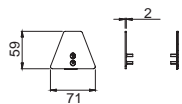

ACCESSORIES AND CONFIGURATION

64592
Sealing caps

Stainless steel
2 pcs