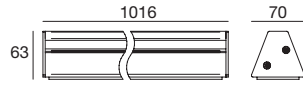

Dirigo_FL2 Aluminium | Linear profiles | 100-264 V | stripLED 14,4 W

CRI 80

BK Grey	64643	3000K	1454 lm	W	General	00
Grey	64642					
Cor-Ten	64594