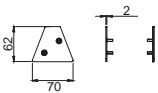

ACCESSORIES AND CONFIGURATION

Sealing caps

Aluminium
2 pcs

BK Grey	64641
Grey	64640
Cor-Ten	64589