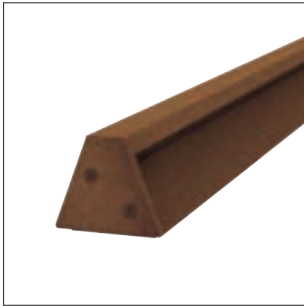

Dirigo_FL2 Aluminium | Linear profiles | 100-264 V | stripLED 14,4 W