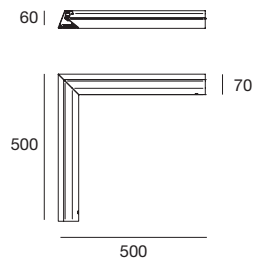

Dirigo_M2 Aluminium IN-corner | Linear profiles

BK Grey	64664	500 x 500 mm
Grey	64665	500 x 500 mm
Cor-Ten	64666	500 x 500 mm

To be completed with dedicated installation accessories and with lighting unit