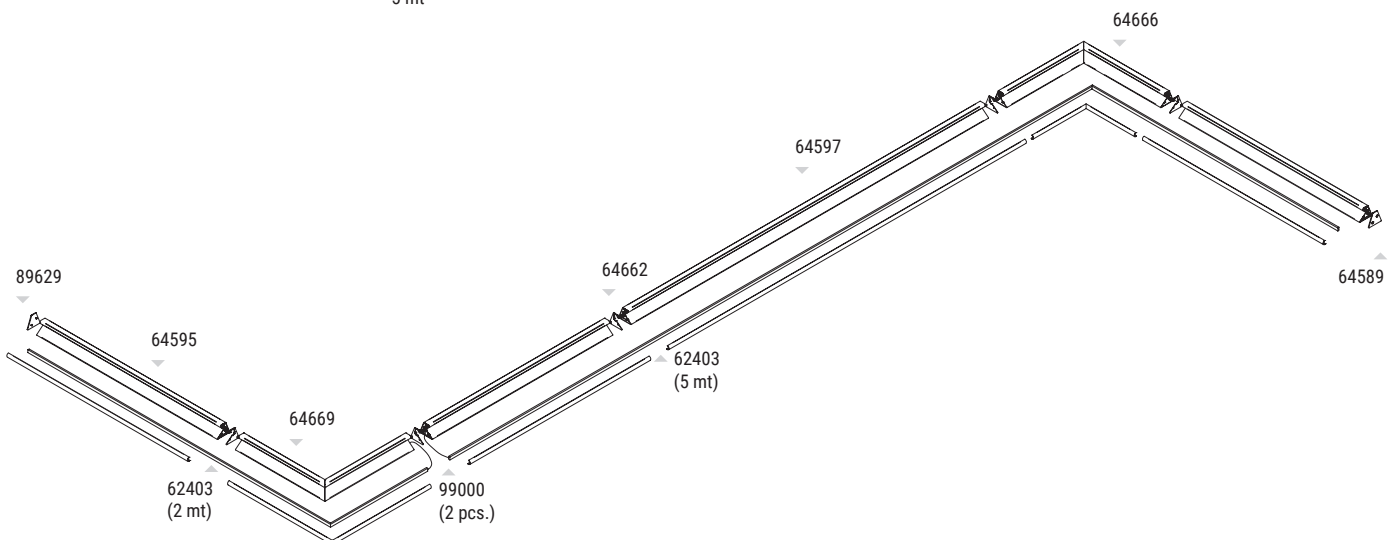

Electronics

99331
ON/OFF
150 W

99332
0/1-10V
150 W

99722
DALI
120 W