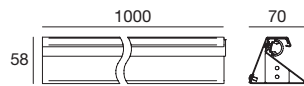

Dirigo_M1 Steel SLAVE | Linear profiles