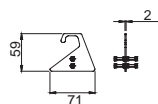

To be completed with dedicated installation accessories and with lighting unit

Dirigo_M1 Steel MASTER | Linear profiles

Steel **64591** 1010 mm

Master

To be completed with dedicated installation accessories and with lighting unit

Dirigo_M1 Steel SLAVE | Linear profiles

Steel **64648** 1000 mm

Slave

To be completed with dedicated installation accessories and with lighting unit

ACCESSORIES AND CONFIGURATION

64592
Sealing caps

Stainless steel
2 pcs