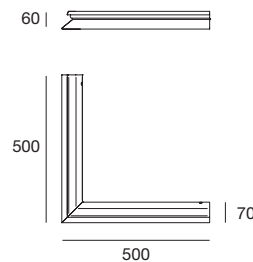

Slave

To be completed with dedicated installation accessories and with lighting unit

Dirigo_M2 Aluminium IN-corner | Linear profiles

BK Grey	64664	500 x 500 mm
Grey	64665	500 x 500 mm
Cor-Ten	64666	500 x 500 mm

To be completed with dedicated installation accessories and with lighting unit

Dirigo_M2 Aluminium OUT-corner | Linear profiles

BK Grey	64667	500 x 500 mm
Grey	64668	500 x 500 mm
Cor-Ten	64669	500 x 500 mm