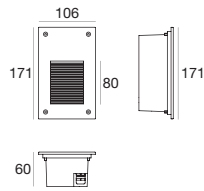

Drain

Simple and functional recessed wall light with **indirect lighting**, projecting a soft effective light beam towards the ground.

Passive heat dissipation
Die-cast aluminium casing

Light management
Indirect lighting, downward emission

Drain | Path-marker | 190-250 V | powerLED 2 W 630 mA**type**

White	CRI 80	85783
Grey	CRI 80	85782

colour

3000 K	208 lm	W
4000 K	222 lm	N
5000 K	253 lm	C
Blue		B
R - G - Y on request		

optic

70°	70
-----	-----------

**84909**

Outer casing

Drain | Path-marker | 190-250 V | powerLED 3 W 350 mA**type**

White	CRI 80	88398
Grey	CRI 80	88399

colour

3000 K	390 lm	W
4000 K	414 lm	N
5000 K	474 lm	C
Blue		B
R - G - Y on request		