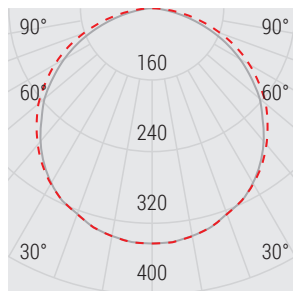

Edith_S | Ceiling luminaires | topLED 30 W 840 mA

CRI 80

| | | | | | | |
|-------|--------------|--------|---------|----------|---------|-----------|
| White | 96471 | 3000 K | 4293 lm | W | General | 00 |
| | | 4000 K | 4495 lm | N | | |

Electronics

99093
ON/OFF
1 art.

99187
0/1-10V DALI
1 art.

99330
DALI
1 art.

96471W00

Photometric curve

Light beam

100 LUX 150 LUX 175 LUX 200 LUX 250 LUX 300 LUX 350 LUX