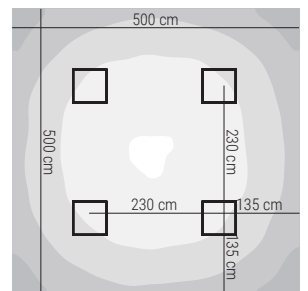

Edith_M | Single cable self-supporting kit

| size | suitable for | |
|--------------|---------------------|--------------|
| 655 x 655 mm | Edith_MFL 596 x 596 | 98313 |

Aluminium support frame with embossed white finish, for exposed installation.
Article to be combined with Edith_modular 600x600, 600x300, 1200x300 and 1200x600.

Electronics

99093
ON/OFF
1 art.

99187
0/1-10V DALI
1 art.

99330
DALI
1 art.

96471W00

Photometric curve

Light beam

100 LUX 150 LUX 175 LUX 200 LUX 250 LUX 300 LUX 350 LUX