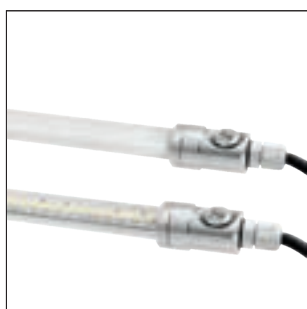

flash

AquaStop®

Flash redefines the concept of linear lighting by taking it underwater. Its IP68 protection, AquaStop® technology and extreme physical strength make it extremely safe and reliable. Its dispersion-free single beam is available in three tones of white.

Materials

Polycarbonate body

AISI 316 stainless steel closures

Flash | Underwater luminares | topLED 22 W 24 V

CRI 80

Steel	95322	3000 K	2050 lm	W	General	00
		4000 K	2260 lm	N	Transparent	36

Electronics

89179
ON/OFF
1 art.

89359
ON/OFF
1 - 2 art.

99331
ON/OFF
1 - 7 art.

Accessories

98286
2 x
Fixing clips

Flash | Underwater luminares | topLED 27 W 24 V

CRI 80

Steel	95323	3000 K	2500 lm	W	General	00
		4000 K	2770 lm	N	Transparent	36

Electronics

89179
ON/OFF
1 - 2 art.

89359
ON/OFF
1 - 4 art.

99331
ON/OFF
1 - 15 art.

Accessories

98286
2 x
Fixing clips