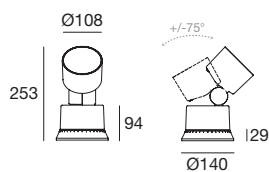

Electronics

RF driver CC
▶ 972

DMX driver CC
▶ 977

DMX controllers
▶ 995

driver CV 24V/48V
▶ 981-982

switching CV 24V/48V
▶ 986-989

Gardener RGBW | Accent lighting | arrayLED 18 W 500 mA

CRI 80