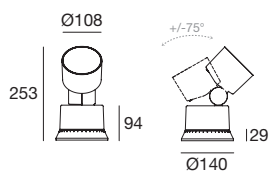

Gardener | Accent lighting | 180-300 V | arrayLED 20 W AC

CRI 80

White	81308	2700K	2714 lm	M	Spot	15
Black	81309	3000K	2900 lm	W	Medium Flood	30
Grey	81310	4000K	2900 lm	N	Flood	60
Cor-Ten	81311					

Accessories

89371
Peg