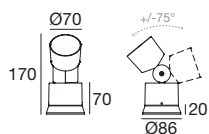

Gardener RGBW | Accent lighting | powerLED 8 W 630 mA

CRI 80

White	81505
Black	81506
Grey	81507
Cor-Ten	81508

RGBW warm white	V	Narrow Spot	5
		Spot	15
		Flood	45

Accessories

89371
Peg

Electronics

RF driver CC
▶ 972

DMX driver CC
▶ 977

DMX controllers
▶ 995

driver CV 24V/48V
▶ 981-982

switching CV 24V/48V
▶ 986-989