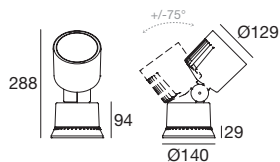

Gardener | Accent lighting | 180-300 V | arrayLED 29 W AC

CRI 80

White	81312	2700K	3400 lm	M	Spot	15
Black	81313	3000K	3637 lm	W	Medium Flood	30
Grey	81314	4000K	3909 lm	N	Flood	60
Cor-Ten	81315					

Accessories

89371
Peg