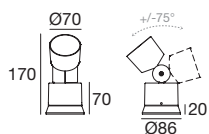

Gardener | Accent lighting | 180-300 V | arrayLED 8,5 W AC

CRI 80

White	97270	2700K	1088 lm	M	Spot	15
Black	97271	3000K	1088 lm	W	Medium Flood	30
Grey	97272	4000K	1173 lm	N	Flood	60
Cor-Ten	97387					

Accessories

89371
Peg