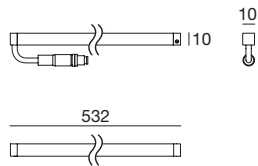

ice-cut66

Extremely slender at only 10 millimetres thick, lightweight, and easy to install in any space, Ice-Cut66 can be used to create segmented light scenes or continuous lines, thanks to the cables exiting at the bottom of the light. This smart solution produces perfectly distributed intensity along the length of the light.

Materials

Translucent polycarbonate body

RTG 96741W00

6 W - CRI 80

Opaline 96740	2700K	420 lm	M	General	00
	3000K	438 lm	W		
	4000K	478 lm	N		

Electronics

89179 ON/OFF 1 - 4 art.	89359 ON/OFF 1 - 8 art.	99331 ON/OFF 1 - 25 art.	99332 0/1-10V 1 - 25 art.	99722 DALI 1 - 20 art.
--------------------------------------	--------------------------------------	---------------------------------------	--	-------------------------------------