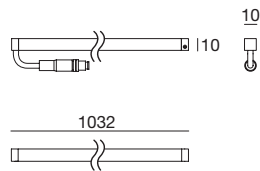

ice-cut66

Extremely slender at only 10 millimetres thick, lightweight, and easy to install in any space, Ice-Cut66 can be used to create segmented light scenes or continuous lines, thanks to the cables exiting at the bottom of the light. This smart solution produces perfectly distributed intensity along the length of the light.

Materials

Translucent polycarbonate body

RTG 96741W00

6 W - CRI 80

Opaline 96740	2700K	420 lm	M	General	00
	3000K	438 lm	W		
	4000K	478 lm	N		

Electronics

89179 ON/OFF 1 - 4 art.	89359 ON/OFF 1 - 8 art.	99331 ON/OFF 1 - 25 art.	99332 0/1-10V 1 - 25 art.	99722 DALI 1 - 20 art.
--------------------------------------	--------------------------------------	---------------------------------------	--	-------------------------------------