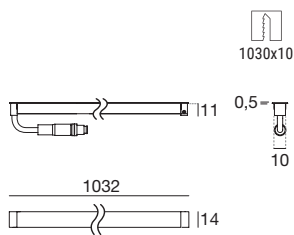

12 W - CRI 80

Opaline	81256	2700K	840 lm	M	General	00
		3000K	875 lm	W		
		4000K	956 lm	N		

Electronics

89179 ON/OFF 1 - 2 art.	89359 ON/OFF 1 - 4 art.	99331 ON/OFF 1 - 12 art.	99332 0/1-10V 1 - 12 art.	99722 DALI 1 - 10 art.