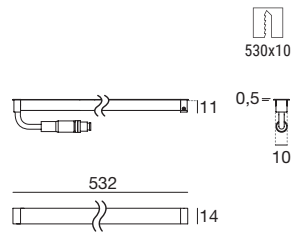

Ice-Cut66_F | Linear profiles | 24V | topLED 12 W/m

6 W - CRI 80

Opaline	81255	2700K	420 lm	M	General	00
		3000K	438 lm	W		
		4000K	478 lm	N		

Electronics

89179 ON/OFF 1 - 4 art.	89359 ON/OFF 1 - 8 art.	99331 ON/OFF 1 - 25 art.	99332 0/1-10V 1 - 25 art.	99722 DALI 1 - 20 art.