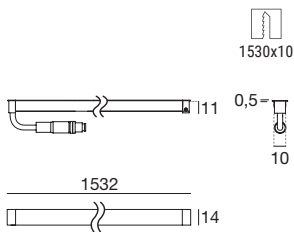

18 W - CRI 80

Opaline	81257	2700K	1260 lm	M	General	00
		3000K	1313 lm	W		
		4000K	1434 lm	N		

Electronics

89179 ON/OFF 1 art.	89359 ON/OFF 1 - 2 art.	99331 ON/OFF 1 - 7 art.	99332 0/1-10V 1 - 7 art.	99722 DALI 1 - 6 art.

Accessories

99231 1 m Cable	99232 1 m Extension