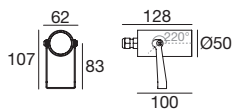

Narcissus | Accent lighting | 198-264 V AC | powerLED 2 W DC - 2,2 W AC

	Cct	lm S - D	Optic
Steel 95151	M 2700	219 - 0n req	08 N.Spot (10°)
	W 3000	233 - 178	15 Spot (18°)
	N 4000	249 - 189	30 Flood (27°)
			60 W.Flood (45°)

Accessories Pag. 807