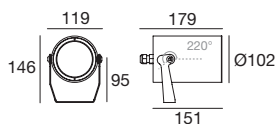

Narcissus | Accent lighting | 198-264 V AC | arrayLED 13 W DC - 13,5 W AC

	Cct	lm S - D	Optic
Steel 81945	M 2700	1724 - 0n req	15 Spot -
	W 3000	1724 - 0n req	30 Flood -
	N 4000	1854 - 0n req	60 W.Flood -

Accessories Pag. 807