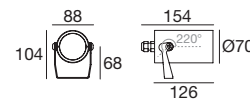

Accessories Pag. 807

Narcissus | Accent lighting | 198-264 V AC | powerLED 6 W DC - 8 W AC

	Cct	lm S - D	Optic
Steel 95152	M 2700	536 - 476	15 Spot (18°)
	W 3000	566 - 503	30 Flood (27°)
	N 4000	626 - 556	60 W.Flood (45°)