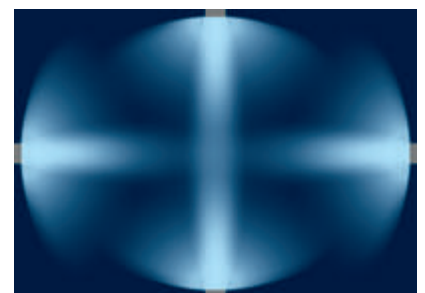

Example: Spot beam on

Example: Asymmetric beam on

Example: Mix Fluxed double beam on

**Nautilus\_RF** | Underwater luminaires | powerLED

C.V. 4,5W DC 12V DC	Cct	lm S - D	Optic
Steel <b>84031</b>	<b>W</b> 3000	575 - On req	<b>20</b> Spot -
	<b>N</b> 4000	620 - On req	<b>40</b> Flood -
			<b>07</b> Asymm. -
			<b>25</b> Elliptic -