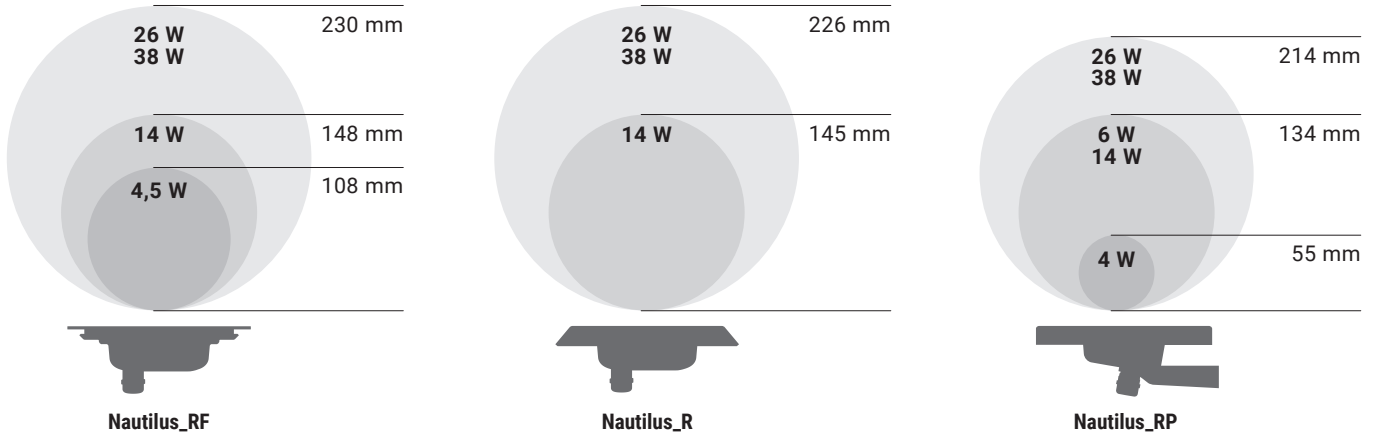

Nautilus

Nautilus has an essential design defined by a stark steel frame, flat for cement structures or convex for fabric structures. The extra clear tempered glass diffuser with white silk-screened edge, to make it almost invisible once submerged. The advantages include the "Anti-Suction" system that protects against infiltrations, asymmetrical downward emissions for outstanding light distribution and the possibility of combining and independently checking different optics. All the models have white sources in 3000K or 4000K white or RGBW to create astonishing scenes.

Nautilus goes down as far as 25 metres

Nautilus is the innovative, IP68 submersible recess-mount, ideal for creating underwater scenes. Thanks to the AISI 316L stainless steel flange, the waterproof recessed casing allows wall or floor positioning. The special structure gives the projector capacity to withstand a depth up to 25 metres.