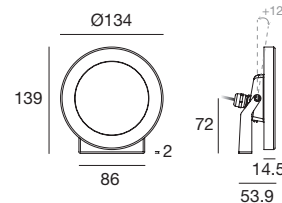

Nautilus_RP | Underwater luminaires | powerLEDs

		Cct	lm S - D	Optic
Steel	84193	W 3000	945 - On req	20 Spot -
		N 4000	1019 - On req	40 Flood -
				25 Elliptic -

Electronics

83010	83013	83012	83015
ON/OFF 1 - 9 art. p 162 x l 42 x h 32	ON/OFF 1 - 24 art. p 191 x l 63 x h 37	DALI 1 - 9 art. p 191 x l 63 x h 38	DALI 1 - 19 art. p 220 x l 71 x h 38

	RGBW - C.C. 6W DC 12V DC - 220 mA	Optic
Steel	84194	Q RGBW natural white 20 Spot -
		V RGBW warm white 40 Flood -
		25 Elliptic -

Electronics

99703+99702	83010
Dimmer RF 1 art.	Driver CV 12V 60W DC p 162 x l 42 x h 32

	Cct	lm S - D	Optic
Steel	84025	W 3000	1521 - On req
		N 4000	1640 - On req
			20 Spot -
			40 Flood -
			25 Elliptic -

Electronics

83010	83013	83012	83015
ON/OFF 1 - 4 art. p 162 x l 42 x h 32	ON/OFF 1 - 10 art. p 191 x l 63 x h 37	DALI 1 - 4 art. p 191 x l 63 x h 38	DALI 1 - 8 art. p 220 x l 71 x h 38

	RGBW - C.C. 13W DC 12V DC - 350 mA	Optic
Steel	84026	Q RGBW natural white 20 Spot -
		V RGBW warm white 40 Flood -
		25 Elliptic -

Electronics

99741+99702	83187	DMX	83010
Dimmer RF 1 art.	Dimmer DMX 1 art.	Controllers Pag 952 - 953	Driver CV 12V 60W DC