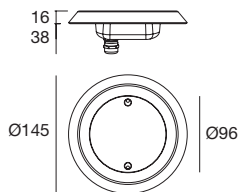

Nautilus_R | Underwater luminaires | powerLEDs

C.V. 14W DC 12V DC		Cct	lm S - D	Optic	
Steel	84035	W 3000	1521 - On req	20 Spot	-
		N 4000	1640 - On req	40 Flood	-
				07 Asymm.	-
				25 Elliptic	-

Electronics

83010	83013	83012	83015
ON/OFF 1 - 4 art. p 162 x l 42 x h 32	ON/OFF 1 - 10 art. p 191 x l 63 x h 37	DALI 1 - 4 art. p 191 x l 63 x h 38	DALI 1 - 8 art. p 220 x l 71 x h 38

RGBW - C.C. 13W DC - 350 mA		Optic	
Steel	84036	Q RGBW natural white	20 Spot -
		V RGBW warm white	40 Flood -
			07 Asymm. -
			25 Elliptic -

Electronics 12V DC

99741+99702	83187	DMX	83010
Dimmer RF 1 art.	Dimmer DMX 1 art.	Controllers Pag 952 - 953	Driver CV 12V 60W DC

Electronics 24V DC

99741+99702	83187	DMX	99331
Dimmer RF 1 - 2 art.	Dimmer DMX 1 - 2 art.	Controllers Pag 952 - 953	Driver CV 24V 150W DC

Recessed casing Pag. 9