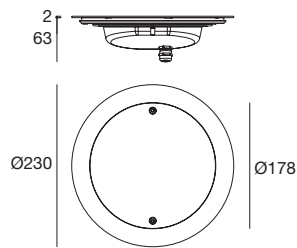

Nautilus_RF | Underwater luminaires | powerLEDs

C.V. 26W DC 12V DC		Cct	lm S - D	Optic
Steel	84037	W 3000	3042 - On req	20 Spot -
		N 4000	3281 - On req	40 Flood -
				07 Asymm. -
				25 Elliptic -
				31 Mix Flux (07+25)
				32 Mix Flux (07+20)

Electronics

83010	83013	83012	83015
ON/OFF 1 - 2 art. p 162 x 142 x h 32	ON/OFF 1 - 5 art. p 191 x 163 x h 37	DALI 1 - 2 art. p 191 x 163 x h 38	DALI 1 - 4 art. p 220 x 171 x h 38

RGBW - C.C. 18W DC - 500 mA		Optic
Steel	84039	Q RGBW natural white
		V RGBW warm white
		20 Spot -
		40 Flood -
		07 Asymm. -
		25 Elliptic -
		31 Mix Flux (07+25)
		32 Mix Flux (07+20)

Electronics 12V DC

99742+99702	83187	DMX	83010
Dimmer RF 1 art.	Dimmer DMX 1 art.	Controllers Pag. 952 - 953	Driver CV 12V 60W DC

Electronics 24V DC

99742+99702	83187	DMX	99331
Dimmer RF 1 - 2 art.	Dimmer DMX 1 - 2 art.	Controllers Pag. 952 - 953	Driver CV 24V 150W DC

Recessed casing Pag. 7