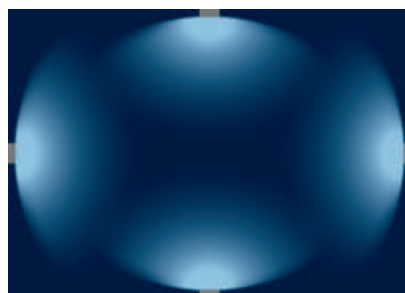

Example: Spot beam on

Example: Asymmetric beam on

Example: Mix Fluxed double beam on

**Nautilus\_RF** | Underwater luminaires | powerLED

C.V. 4,5W DC 12V DC	Cct	lm S - D	Optic
Steel <b>84031</b>	<b>W</b> 3000	575 - On req	<b>20</b> Spot -
	<b>N</b> 4000	620 - On req	<b>40</b> Flood -
			<b>07</b> Asymm. -
			<b>25</b> Elliptic -