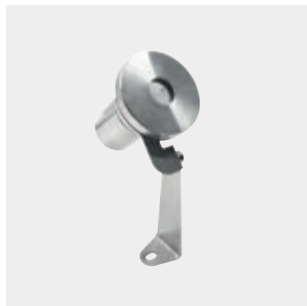

Nautilus_RP | Underwater luminaires | powerLED 4W DC 350 mA

		Cct	lm S - D	Optic
Steel	80314	W 3000	490 - 360	15 Spot -
		N 4000	529 - 389	30 Flood -
				60 W,Flood -

Electronics

89421	99183	83100
ON/OFF 1 art. p 65 x l 74 x h 27	ON/OFF 2 - 3 art. p 80 x l 100 x h 31	DALI 1 - 4 art. p 54 x l 121 x h 26