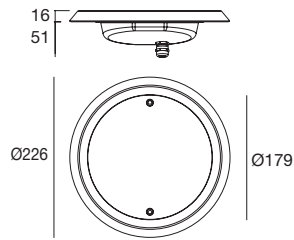

Nautilus_R | Underwater luminaires | powerLEDs

C.V. 38W DC 12V DC	Cct	lm S - D	Optic
Steel 84042	W 3000	4563 - On req	20 Spot -
	N 4000	4921 - On req	40 Flood -
			07 Asymm. -
			25 Elliptic -
			31 Mix Flux (07+25)
			32 Mix Flux (07+20)

Electronics

83010	83013	83012	83015
ON/OFF 1 art. p 150 x l 60 x h 35	ON/OFF 1 - 3 art. p 150 x l 60 x h 35	DALI 1 art. p 191 x l 63 x h 38	DALI 1 - 3 art. p 220 x l 71 x h 38

RGBW - C.C. 25W DC - 700 mA	Optic
Steel 84044	Q RGBW natural white
	V RGBW warm white
	20 Spot -
	40 Flood -
	07 Asymm. -
	25 Elliptic -
	31 Mix Flux (07+25)
	32 Mix Flux (07+20)

Electronics 12V DC

83187	DMX	83010
Dimmer DMX 1 art.	Controllers Pag 952 - 953	Driver CV 12V 60W DC

Electronics 24V DC

83187	DMX	99331
Dimmer DMX 1 - 2 art.	Controllers Pag 952 - 953	Driver CV 24V 150W DC

Recessed casing Pag. 9

Recessed casing

description	PVC
83197 Recessed casing for installation on fabric	IP68
suitable for: Nautilus_R 14W	IP68

description	PVC
83198 Recessed casing for installation on fabric	IP68
suitable for: Nautilus_R 26W / Nautilus_R 38W	IP68