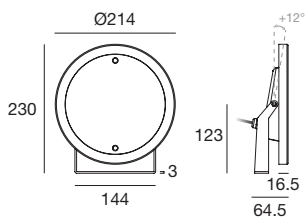

Nautilus_RP | Underwater luminaires | powerLEDs 26W DC

C.V. 12V DC		Cct	lm S - D	Optic	
Steel	84027	W 3000	3042 - On req	20 Spot	-
		N 4000	3281 - On req	40 Flood	-
				25 Elliptic	-

Electronics

83010	83013	83012	83015
ON/OFF 1 - 2 art.	ON/OFF 1 - 5 art.	DALI 1 - 2 art.	DALI 1 - 4 art.
p 162 x 142 x h 32	p 191 x 163 x h 37	p 191 x 163 x h 38	p 220 x 171 x h 38

RGBW - C.C. 18W DC - 500 mA			Optic	
Steel	84029	Q RGBW natural white	20 Spot	-
		V RGBW warm white	40 Flood	-
			25 Elliptic	-

Electronics 12V DC

99742+99702	83187	DMX	83010
Dimmer RF 1 art.	Dimmer DMX 1 art.	Controllers Pag. 952 - 953	Driver CV 12V 60W DC

Electronics 24V DC

99742+99702	83187	DMX	99331
Dimmer RF 1 - 2 art.	Dimmer DMX 1 - 2 art.	Controllers Pag. 952 - 953	Driver CV 24V 150W DC