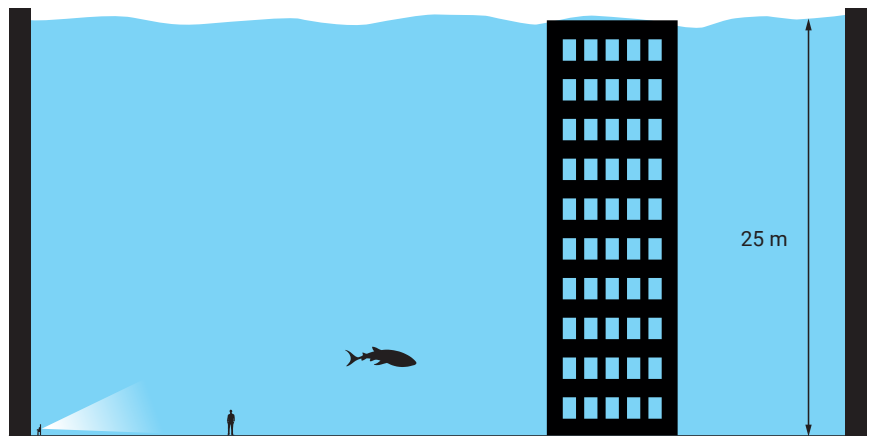

**Nautilus goes down as far as 25 metres**

Nautilus is the innovative, IP68 submersible recess-mount, ideal for creating underwater scenes. Thanks to the AISI 316L stainless steel flange, the waterproof recessed casing allows wall or floor positioning. The special structure gives the projector capacity to withstand a depth up to 25 metres.