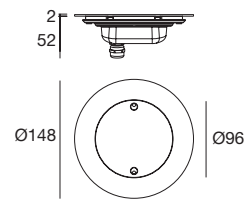

Nautilus_RF | Underwater luminaires | powerLEDs

C.V. 14W DC 12V DC	Cct	lm S - D	Optic
Steel 84033	W 3000	1521 - On req	20 Spot -
	N 4000	1640 - On req	40 Flood -
			07 Asymm. -
			25 Elliptic -

Electronics

83010	83013	83012	83015
ON/OFF 1 - 4 art. p 162 x 142 x h 32	ON/OFF 1 - 10 art. p 191 x 163 x h 37	DALI 1 - 4 art. p 191 x 163 x h 38	DALI 1 - 8 art. p 220 x 171 x h 38

RGBW - C.C. 13W DC - 350 mA	Optic
Steel 84034	Q RGBW natural white
	V RGBW warm white
	20 Spot -
	40 Flood -
	07 Asymm. -
	25 Elliptic -

Electronics 12V DC

99741+99702	83187	DMX	83010
Dimmer RF 1 art.	Dimmer DMX 1 art.	Controllers Pag 952 - 953	Driver CV 12V 60W DC

Electronics 24V DC

99741+99702	83187	DMX	99331
Dimmer RF 1 - 2 art.	Dimmer DMX 1 - 2 art.	Controllers Pag 952 - 953	Driver CV 24V 150W DC

Recessed casing Pag. 7