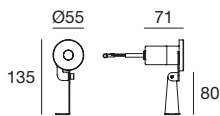

Nautilus_RP | Underwater luminaires | powerLED 4W DC 350 mA

		Cct	lm S - D	Optic
Steel	80314	W 3000	490 - 360	15 Spot -
		N 4000	529 - 389	30 Flood -
				60 W,Flood -

Electronics

89421	99183	83100
ON/OFF 1 art. p 65 x l 74 x h 27	ON/OFF 2 - 3 art. p 80 x l 100 x h 31	DALI 1 - 4 art. p 54 x l 121 x h 26