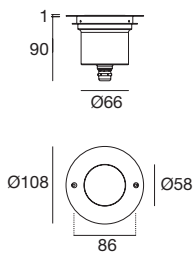

Nautilus_RF | Underwater luminaires | powerLED

C.V. 4,5W DC 12V DC	Cct	lm S - D	Optic
Steel 84031	W 3000	575 - On req	20 Spot -
	N 4000	620 - On req	40 Flood -
			07 Asymm. -
			25 Elliptic -

Electronics

83010	83013	83012	83015
ON/OFF 1 - 12 art. p 162 x 142 x h 32	ON/OFF 1 - 32 art. p 191 x 163 x h 37	DALI 1 - 12 art. p 191 x 163 x h 38	DALI 1 - 25 art. p 220 x 171 x h 38

RGBW - C.C. 4W DC - 350 mA	Optic
Steel 84032	Q RGBW natural white
	V RGBW warm white
	20 Spot -
	40 Flood -
	07 Asymm. -
	25 Elliptic -

Electronics 12V DC

99741+99702	83187	DMX	83010
Dimmer RF 1 - 4 art.	Dimmer DMX 1 - 4 art.	Controllers Pag 952 - 953	Driver CV 12V 60W

Electronics 24V DC

99741+99702	83187	DMX	99331
Dimmer RF 1 - 8 art.	Dimmer DMX 1 - 8 art.	Controllers Pag 952 - 953	Driver CV 24V 150W DC

Recessed casing Pag. 7