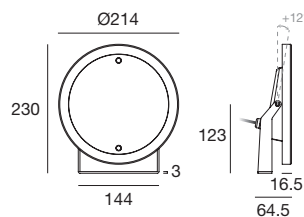

Nautilus_RP | Underwater luminaires | powerLEDs 38W DC

C.V. 12V DC		Cct	lm S - D	Optic	
Steel	84028	W 3000	4563 - On req	20 Spot	-
		N 4000	4921 - On req	40 Flood	-
				25 Elliptic	-

Electronics

83010	83013	83012	83015
ON/OFF 1 art.	ON/OFF 1 - 3 art.	DALI 1 art.	DALI 1 - 3 art.
p 150 x 160 x h 35	p 150 x 160 x h 35	p 191 x 163 x h 38	p 220 x 171 x h 38

RGBW - C.C. 25W DC - 700 mA			Optic	
Steel	84030	Q RGBW natural white	20 Spot	-
		V RGBW warm white	40 Flood	-
			25 Elliptic	-

Electronics 12V DC

83187	DMX	83010
Dimmer DMX 1 art.	Controllers Pag. 952 - 953	Driver CV 12V 60W DC

Electronics 24V DC

83187	DMX	99331
Dimmer DMX 1 - 2 art.	Controllers Pag. 952 - 953	Driver CV 24V 150W DC