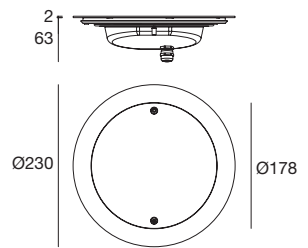

Nautilus_RF | Underwater luminaires | powerLEDs

C.V. 38W DC 12V DC		Cct	lm S - D	Optic
Steel	84038	W 3000	4563 - On req	20 Spot -
		N 4000	4921 - On req	40 Flood -
				07 Asymm. -
				25 Elliptic -
				31 Mix Flux (07+25)
				32 Mix Flux (07+20)

Electronics

83010	83013	83012	83015
ON/OFF 1 art. p 150 x 160 x h 35	ON/OFF 1 - 3 art. p 150 x 160 x h 35	DALI 1 art. p 191 x 163 x h 38	DALI 1 - 3 art. p 220 x 171 x h 38

RGBW - C.C. 25W DC - 700 mA		Optic
Steel	84040	Q RGBW natural white
		V RGBW warm white
		20 Spot -
		40 Flood -
		07 Asymm. -
		25 Elliptic -
		31 Mix Flux (07+25)
		32 Mix Flux (07+20)

Electronics 12V DC

83187	DMX	83010
Dimmer DMX 1 art.	Controllers Pag. 952 - 953	Driver CV 12V 60W DC

Electronics 24V DC

83187	DMX	99331
Dimmer DMX 1 - 2 art.	Controllers Pag. 952 - 953	Driver CV 24V 150W DC

Recessed casing Pag. 7

Recessed casing

description		PVC
83140	Recessed casing	IP68
suitable for: Nautilus_RF 4,5W		
RTG 83140		

description		PVC
83142	Recessed casing for installation on masonry	IP68
suitable for: Nautilus_RF 26W / Nautilus_RF 38W		
		IP68

description		PVC
83141	Recessed casing for installation on masonry	IP68
suitable for: Nautilus_RF 14W		
		IP68