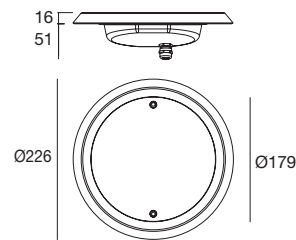

Nautilus_R | Underwater luminaires | powerLEDs

C.V. 26W DC 12V DC		Cct	lm S - D	Optic	
Steel	84041	W 3000	3042 - On req	20 Spot	-
		N 4000	3281 - On req	40 Flood	-
				07 Asymm.	-
				25 Elliptic	-
				31 Mix Flux	(07+25)
				32 Mix Flux	(07+20)

Electronics

83010	83013	83012	83015
ON/OFF 1 - 2 art. p 162 x l 42 x h 32	ON/OFF 1 - 5 art. p 191 x l 63 x h 37	DALI 1 - 2 art. p 191 x l 63 x h 38	DALI 1 - 4 art. p 220 x l 71 x h 38

RGBW - C.C. 18W DC - 500 mA		Optic	
Steel	84043	Q RGBW natural white	20 Spot -
		V RGBW warm white	40 Flood -
			07 Asymm. -
			25 Elliptic -
			31 Mix Flux
			(07+25)
			32 Mix Flux
			(07+20)

Electronics 12V DC

99742+99702	83187	DMX	83010
Dimmer RF 1 art.	Dimmer DMX 1 art.	Controllers Pag. 952 - 953	Driver CV 12V 60W DC

Electronics 24V DC

99742+99702	83187	DMX	99331
Dimmer RF 1 - 2 art.	Dimmer DMX 1 - 2 art.	Controllers Pag. 952 - 953	Driver CV 24V 150W DC

Recessed casing Pag. 9