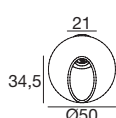

CRI 80

White	86460	2700 K	145 lm	M	Flood	70
		3000 K	155 lm	W		
		4000 K	236 lm	N