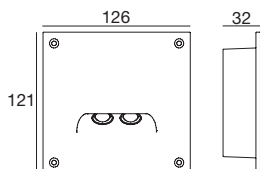

Quara65_QI | Path-marker | 190-250 V | powerLED 4 W DC - 4,8 W AC

CRI 80

White	92238	2700 K	438 lm	M	Flood	70
Grey	92239	3000 K	466 lm	W		
Cor-Ten	92240	4000 K	498 lm	N		

RTG **92238W70**
92239W70
92240W70

Recessed casing

98050