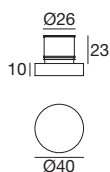

Sand_R | Path-marker | powerLED 1 W 350 mA

CRI 80

White	92260	3000 K	136 lm	W	General	00
		4000 K	145 lm	N		
		5000 K	155 lm	C		
		Blue		B		
		R - G - Y on request				

RTG 92260W00

Electronics

Recessed casing