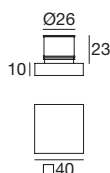

89419
ON/OFF
1 - 2 art.

89421
ON/OFF
3 - 6 art.

99183
ON/OFF
6 - 12 art.

84915 / 84336

Sand_Q | Path-marker | powerLED 1 W 350 mA

CRI 80

White	92262	3000 K	136 lm	W	General	00
		4000 K	145 lm	N		
		5000 K	155 lm	C		
		Blue		B		
		R - G - Y on request				