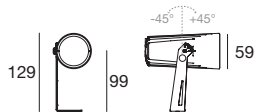

Shaker | Accent lighting | 100-240 V | arrayLED 7 W AC

CRI 80

White	96981	2700K	770 lm	M	Spot	15
Black	96982	3000K	770 lm	W	Medium Flood	30
Grey	96983	4000K	831 lm	N	Flood	60
Col-Ten	96989