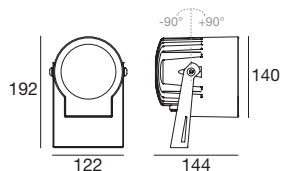

Shaker | Accent lighting | 180-300 V | arrayLED 25 W AC

CRI 80

White	91331	2700K	3101 lm	M	Spot	15
Black	91338	3000K	3321 lm	W	Medium Flood	30
Grey	91342	4000K	3568 lm	N	Flood	60

Accessories