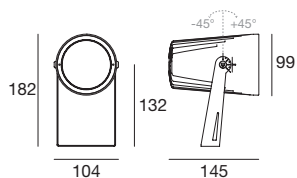

Shaker | Accent lighting | 100-240 V | arrayLED 17 W AC

CRI 80

White	80593	2700K	1953 lm	M	Spot	15
Black	80594	3000K	2088 lm	W	Medium Flood	30
Grey	80597	4000K	2088 lm	N	Flood	60
Col-Ten	80598