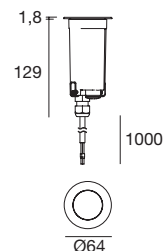

Suelo_R | Up-Light | 198-264 V AC | powerLED 4 W DC - 5 W AC

Cct	Im S - D	Optic	
Steel/Alu 80447	M 2700	490 - 360	10 Spot (11°)
	W 3000	490 - 360	20 Spot (20°)
	N 4000	529 - 389	30 Flood (30°)
			60 W.Flood (60°)
			88 Elliptic -
			12 E.W.Flood(86°)
			00 General -

Cct	Im S - D	Optic	
Steel/Alu 80448	M 2700	490 - 205	20 Spot (15°)
	W 3000	490 - 205	30 Flood (25°)
	N 4000	529 - 221	60 Flood (42°)

Recessed casing Pag. 27