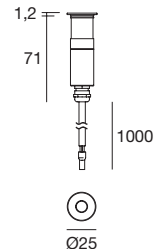

Suelo_R Pro | Up-Light | powerLED

C.C. 1 W DC - 350mA		Cct	lm S - D	Optic
Steel	80433	M 2700	136 - 96	20 Spot (23°)
Brass St	82527	W 3000	145 - 102	35 Flood (34°)
		N 4000	155 - 110	

Electronics

89419	89421	99183	83100
ON/OFF 1 - 2 art. p 65 x l 74 x h 27	ON/OFF 3 - 6 art. p 65 x l 74 x h 27	ON/OFF 6 - 12 art. p 80 x l 100 x h 31	DALI 1 - 14 art. p 54 x l 121 x h 26

C.V. 1,5W DC - 24 V DC		Cct	lm S - D	Optic
Steel	80434	M 2700	136 - 96	20 Spot (23°)
Brass St	82528	W 3000	145 - 102	35 Flood (34°)
		N 4000	155 - 110	

Electronics

89488	89179	89359	99332	99722
ON/OFF 1 - 9 art. p 80 x l 100 x h 31	ON/OFF 1 - 15 art. p 92 x l 117 x h 38	ON/OFF 1 - 30 art. p 115 x l 140 x h 50	0/1-10V 1 - 98 art. p 150 x l 60 x h 35	DALI 1 - 78 art. p 191 x l 63 x h 38

Recessed casing Pag. 27