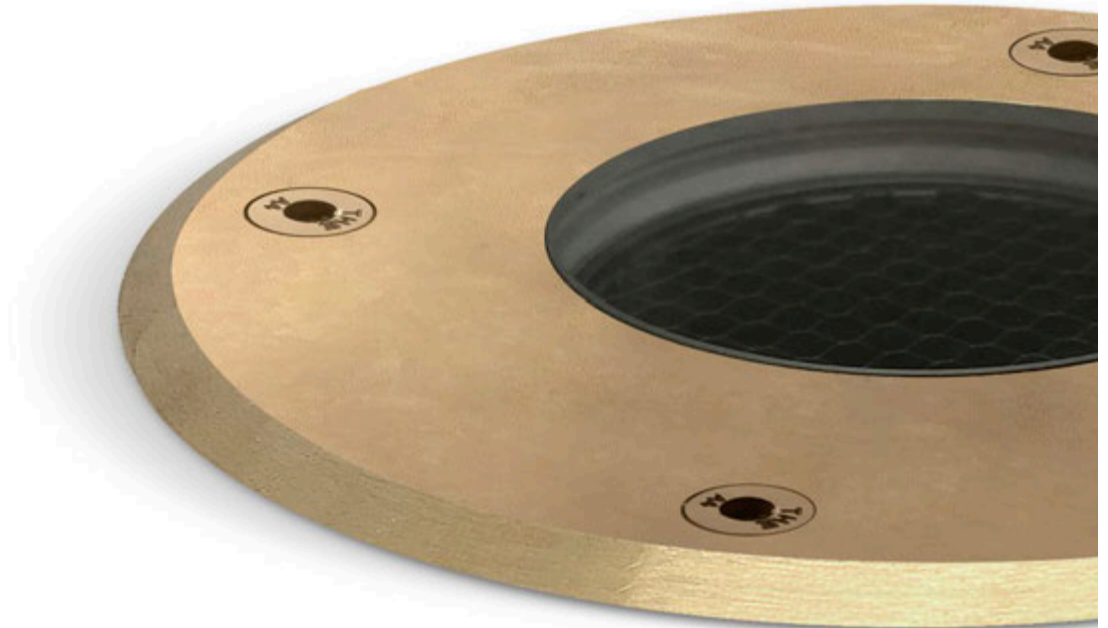

Suelo_Brass | Up-Light | 190-250 V | powerLED 8 W DC - 9 W AC

	Cct	Im S - D	Optic
Brass 82266	M 2700	902 - On Req	06 N.Spot -
	W 3000	945 - On Req	-
	N 4000	1016 - On Req	-

	Cct	Im S - D	Optic
Brass 82267	M 2700	902 - On Req	15 Spot -
	W 3000	945 - On Req	35 Flood -
	N 4000	1016 - On Req	60 W.Flood -

	Cct	Im S - D	Optic
Brass 82268 HC	M 2700	902 - On Req	06 N.Spot -
	W 3000	945 - On Req	-
	N 4000	1016 - On Req	-

	Cct	Im S - D	Optic
Brass 82269 HC	M 2700	902 - On Req	15 Spot -
	W 3000	945 - On Req	35 Flood -
	N 4000	1016 - On Req	60 W.Flood -

Recessed casing Pag. 27