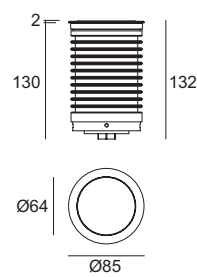

Suelo Focus | Up-Light | 198-264 V AC | arrayLED 8 W DC - 9,5 W AC

	Cct	lm S - D	Optic
Steel/Alu 81693	M 2700	770 - On req	85 Adj. (10°-65°)
	W 3000	770 - On req	
	N 4000	831 - On req	

Recessed casing Pag. 27