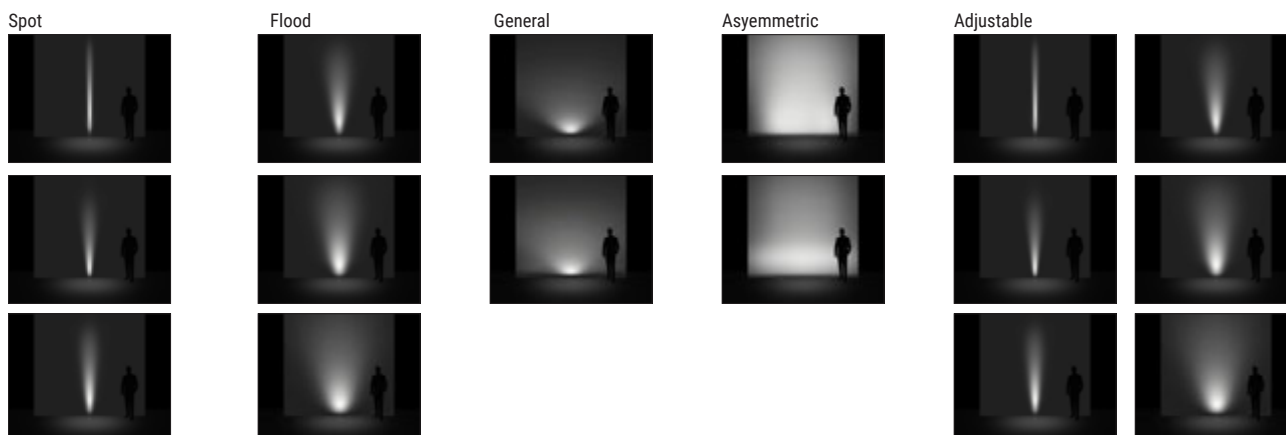

Performance and control

There are nine outputs to choose from, ranging from 1 to 44,2 watts, three colour temperatures including warm light at 2700 and 3000K, and daylight at 4000K. The uniquely wide spectrum of optics includes an elliptic, a wall wash for high, narrow walls, and an asymmetric version that gives an even, homogenous wash.