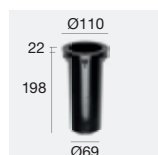

description	type
98122 Recessed casings	PVC
suitable for: Suelo_RX 8W (H152) Suelo_RXJ 8W (H154) / Suelo_RX Pro 8W (H152)