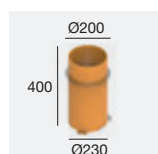

description	type
99747 Recessed casings	PVC
suitable for: Suelo Telescopic 12W Suelo Telescopic 24W