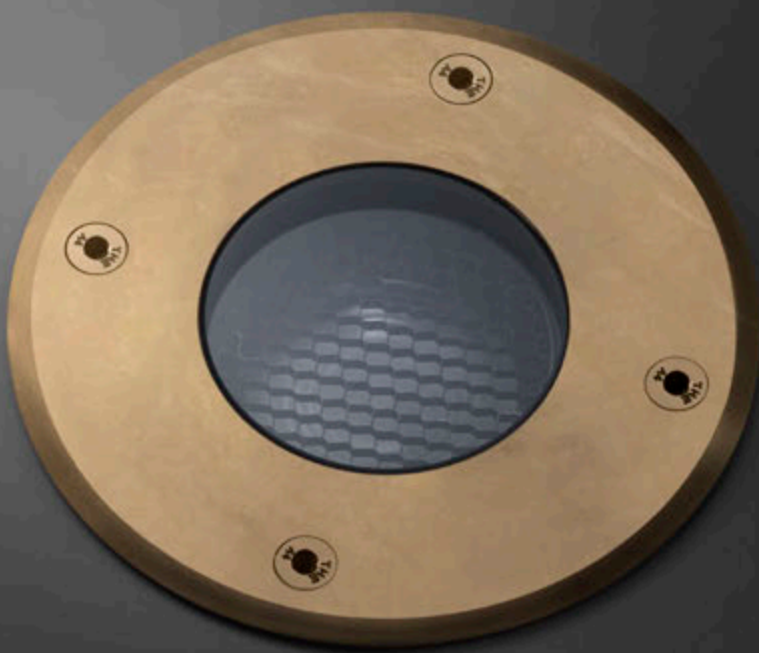

suelo

Materials

Aluminium body

Brass body

AISI 316L stainless steel flange