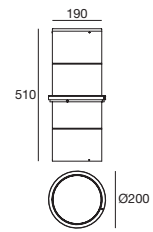

Cct	lm S - D	Optic
DarkBrown 81475	M 2700	1743 - 900	15 Spot (20°)
	W 3000	1863 - 962	30 Flood (40°)
	N 4000	1863 - 962	60 W.Flood (52°)

Recessed casing Pag. 27

Suelo Telescopic | Up-Light | 198-250 V | arrayLED 26 W DC - 29 W AC

	Cct	lm S - D	Optic
DarkBrown 81476	M 2700	3400 - 1720	15 Spot (27°)
	W 3000	3673 - 1847	30 Flood (39°)
	N 4000	3909 - 1847	60 W.Flood (51°)

Recessed casing Pag. 27