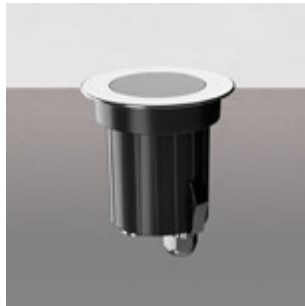

Suelo_R | Up-Light | powerLED

C.C. 8W DC - 630mA	Cct	lm S - D	Optic
Steel/Alu 80546	M 2700	877 - 568	06 N.Spot (9°)
	W 3000	945 - 568	15 Spot (17°)
	N 4000	1013 - 613	30 Flood (26°)
			60 W.Flood (51°)
			88 Elliptic -
			12 E.W.Flood(104°)
			00 General -
			07 Asymm. -

C.C. 8W DC - 630mA	Cct	lm S - D	Optic
Steel/Alu 80547	M 2700	877 - 453	06 N.Spot (9°)
	W 3000	945 - 453	15 Spot (14°)
	N 4000	1013 - 489	30 Spot (24°)
			60 Flood (42°)

Electronics

99179	99186	83102
ON/OFF 1 art. p 80 x l 100 x h 31	ON/OFF 2 - 3 art. p 92 x l 117 x h 38	DALI 1 - 3 art. p 53 x l 121 x h 26

C.V. 9W DC - 24 V DC	Cct	lm S - D	Optic
Steel/Alu 80550	M 2700	877 - 568	06 N.Spot (9°)
	W 3000	945 - 568	15 Spot (17°)
	N 4000	1013 - 613	30 Flood (26°)
			60 W.Flood (51°)
			88 Elliptic -
			12 E.W.Flood(104°)
			00 General -
			07 Asymm. -

C.V. 9W DC - 24 V DC	Cct	lm S - D	Optic
Steel/Alu 80551	M 2700	877 - 453	06 N.Spot (9°)
	W 3000	945 - 453	15 Spot (14°)
	N 4000	1013 - 489	30 Spot (24°)
			60 Flood (42°)

Electronics

89179	89359	99331	99332	99722
ON/OFF 1 - 2 art. p 92 x l 117 x h 38	ON/OFF 1 - 5 art. p 115 x l 140 x h 50	ON/OFF 1 - 15 art. p 150 x l 160 x h 35	0/1-10V 1 - 15 art. p 150 x l 160 x h 35	DALI 1 - 12 art. p 191 x l 63 x h 38

RGBW - 8W DC - 630 mA	Cct	Optic
Steel/Alu 81717	Q RGBW natural white	06 N.Spot
	V RGBW warm white	15 Spot
		45 Flood

Electronics

99743+99702	99333	DMX	Driver	Switching
Dimmer RF 1 - 12 art.	Dimmer DMX 2 - 12 art.	DMX Controllers CV 24V/48V Pag. 952 - 953	Driver CV 48V Pag. 941	Switching CV 48V Pag. 932

Recessed casing Pag. 27