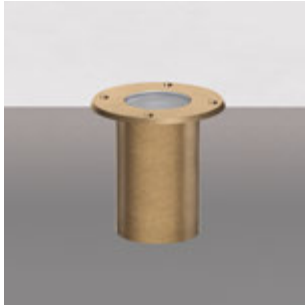

Recessed casing Pag. 27

Narrow Spot

Spot

Spot

Flood

Medium Flood

Medium Flood

Suelo_Brass | Up-Light | 190-250 V | powerLED 8 W DC - 9 W AC