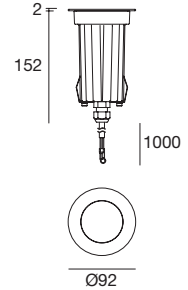

Suelo_R | Up-Light | 198-264 V AC | powerLED 8 W DC - 9 W AC

Cct	lm S - D	Optic
Steel/Alu 80554	M 2700	877 - 568
	W 3000	945 - 568
	N 4000	1013 - 613
		06 N.Spot (9°)
		15 Spot (17°)
		30 Flood (26°)
		60 W.Flood (51°)
		88 Elliptic -
		12 E.W.Flood(104°)
		00 General -
		07 Asymm. -

Cct	lm S - D	Optic
Steel/Alu 80555	M 2700	877 - 453
	W 3000	945 - 453
	N 4000	1013 - 489
		06 N.Spot (9°)
		15 Spot (14°)
		30 Spot (24°)
		60 Flood (42°)

Recessed casing Pag. 27