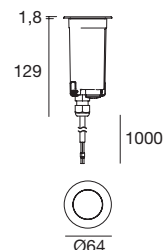

Suelo_R Pro | Up-Light | powerLED

C.C. 4W DC - 350mA	Cct	Im S - D	Optic
Steel/Alu 80449	M 2700	490 - 207	20 Spot (16°)
C.C. 4W DC - 350mA	W 3000	490 - 207	30 Flood (29°)
Steel/Alu 80450	N 4000	529 - 222	50 W.Flood (49°)
C.C. 4W DC - 350mA	DL		
Steel/Alu 80451			

Electronics

89421	99183	83100
ON/OFF 1 art. p 65 x l 74 x h 27	ON/OFF 2 - 3 art. p 80 x l 100 x h 31	DALI 1 - 4 art. p 54 x l 121 x h 26

C.V. 5W DC - 24 V DC	Cct	Im S - D	Optic
Steel/Alu 80452	M 2700	490 - 207	20 Spot (16°)
C.V. 5W DC - 24 V DC	W 3000	490 - 207	30 Flood (29°)
Steel/Alu 80453	N 4000	529 - 222	50 W.Flood (49°)
C.V. 5W DC - 24 V DC	DL		
Steel/Alu 80454			

Electronics

89488	89179	89359	99332	99722
ON/OFF 1 - 2 art. p 80 x l 100 x h 31	ON/OFF 1 - 4 art. p 92 x l 117 x h 38	ON/OFF 1 - 9 art. p 115 x l 140 x h 50	0/1-10V 1 - 29 art. p 150 x l 60 x h 35	DALI 1 - 23 art. p 191 x l 63 x h 38

Recessed casing Pag. 27