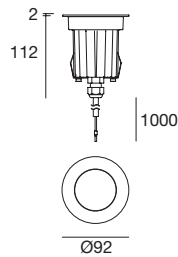

Suelo_R | Up-Light | powerLED

C.C. 8W DC - 630mA	Cct	lm S - D	Optic
Steel/Alu 80546	M 2700	877 - 568	06 N.Spot (9°)
	W 3000	945 - 568	15 Spot (17°)
	N 4000	1013 - 613	30 Flood (26°)
			60 W.Flood (51°)
			88 Elliptic -
			12 E.W.Flood(104°)
			00 General -
			07 Asymm. -

C.C. 8W DC - 630mA	Cct	lm S - D	Optic
Steel/Alu 80547	M 2700	877 - 453	06 N.Spot (9°)
	W 3000	945 - 453	15 Spot (14°)
	N 4000	1013 - 489	30 Spot (24°)
			60 Flood (42°)

Electronics

99179	99186	83102
ON/OFF 1 art. p 80 x l 100 x h 31	ON/OFF 2 - 3 art. p 92 x l 117 x h 38	DALI 1 - 3 art. p 53 x l 121 x h 26

C.V. 9W DC - 24 V DC	Cct	lm S - D	Optic
Steel/Alu 80550	M 2700	877 - 568	06 N.Spot (9°)
	W 3000	945 - 568	15 Spot (17°)
	N 4000	1013 - 613	30 Flood (26°)
			60 W.Flood (51°)
			88 Elliptic -
			12 E.W.Flood(104°)
			00 General -
			07 Asymm. -

C.V. 9W DC - 24 V DC	Cct	lm S - D	Optic
Steel/Alu 80551	M 2700	877 - 453	06 N.Spot (9°)
	W 3000	945 - 453	15 Spot (14°)
	N 4000	1013 - 489	30 Spot (24°)
			60 Flood (42°)

Electronics

89179	89359	99331	99332	99722
ON/OFF 1 - 2 art. p 92 x l 117 x h 38	ON/OFF 1 - 5 art. p 115 x l 140 x h 50	ON/OFF 1 - 15 art. p 150 x l 160 x h 35	0/1-10V 1 - 15 art. p 150 x l 160 x h 35	DALI 1 - 12 art. p 191 x l 63 x h 38

RGBW - 8W DC - 630 mA	Cct	Optic
Steel/Alu 81717	Q RGBW natural white	06 N.Spot
	V RGBW warm white	15 Spot
		45 Flood

Electronics

99743+99702	99333	DMX	Driver	Switching
Dimmer RF 1 - 12 art.	Dimmer DMX 2 - 12 art.	DMX Controllers CV 24V/48V Pag. 952 - 953	Driver CV 48V Pag. 941	Switching CV 48V Pag. 932

Recessed casing Pag. 27