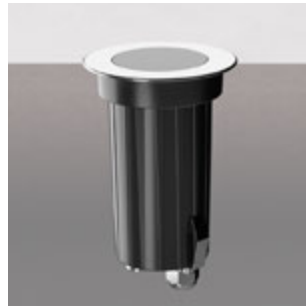

Suelo_R | Up-Light | 198-264 V AC | powerLED 8 W DC - 9 W AC

Cct	lm S - D	Optic
Steel/Alu 80554	M 2700	877 - 568
	W 3000	945 - 568
	N 4000	1013 - 613
		06 N.Spot (9°)
		15 Spot (17°)
		30 Flood (26°)
		60 W.Flood (51°)
		88 Elliptic -
		12 E.W.Flood(104°)
		00 General -
		07 Asymm. -

Cct	lm S - D	Optic
Steel/Alu 80555	M 2700	877 - 453
	W 3000	945 - 453
	N 4000	1013 - 489
		06 N.Spot (9°)
		15 Spot (14°)
		30 Spot (24°)
		60 Flood (42°)

Recessed casing Pag. 27