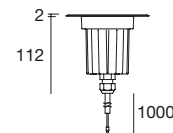

Recessed casing Pag. 27

Suelo_RX | Up-Light | powerLED