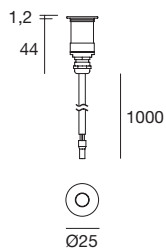

Suelo_R | Up-Light | powerLED

C.C. 1W DC - 350mA		Cct	lm S - D	Optic
Steel	80432	M 2700	136 - 104	20 Flood (26°)
		W 3000	145 - 111	35 Flood (36°)
		N 4000	155 - 119	

Electronics

89419	89421	99183	83100
ON/OFF 1 - 2 art. p 65 x l 74 x h 27	ON/OFF 3 - 6 art. p 65 x l 74 x h 27	ON/OFF 6 - 12 art. p 80 x l 100 x h 31	DALI 1 - 14 art. p 54 x l 121 x h 26

Recessed casing Pag. 27