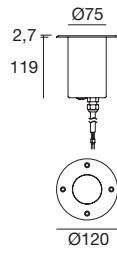

Recessed casing Pag. 27

Narrow Spot

Spot

Spot

Flood

Medium Flood

Medium Flood

Suelo_Brass | Up-Light | 190-250 V | powerLED 8 W DC - 9 W AC