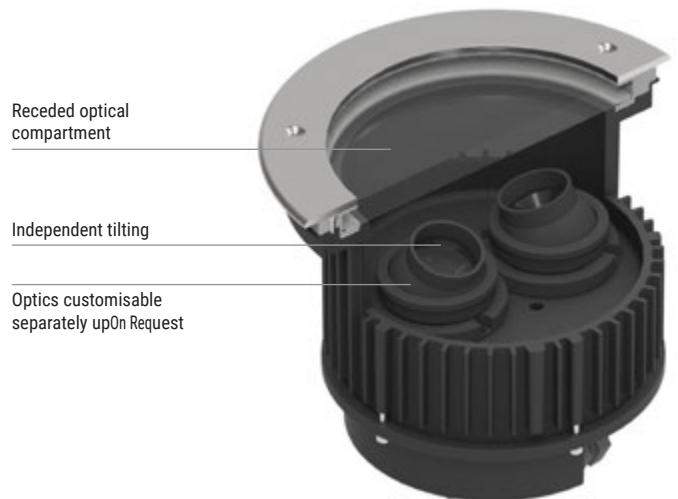

Receded optical compartment

Independent tilting

Optics customisable separately upOn Request