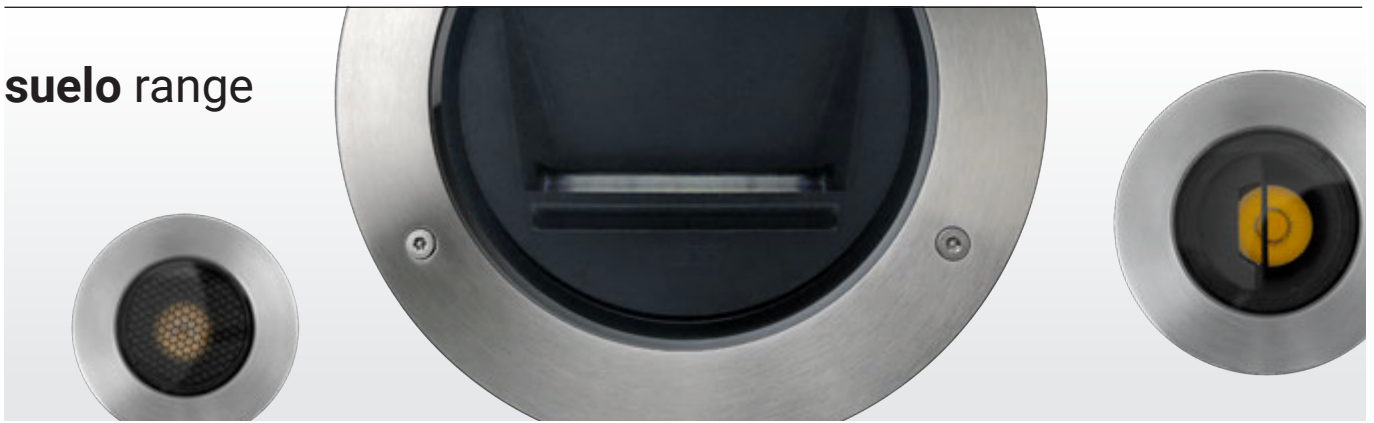

suelo range

	Suelo_R Round Suelo_RJ Round adjustable	Suelo_R PRO Round Suelo_RJ PRO Round adjustable	Suelo Focus Round Suelo_I Focus Round	Suelo_RX PRO Round adjustable with screws	Suelo Brass Round with screws	Suelo_RX Round Suelo_RXJ Round adjustable	Suelo_RDX Double optics adjustable	Suelo_RF Round Suelo_RFJ Round adjustable	Suelo Telescopic
1W - 1,5W	Ø 25 mm	Ø 25 mm	-	-	-	-	-	-	-
2W - 2,5W	Ø 30 mm	Ø 35 mm	-	Ø 50 mm	-	-	-	-	-
4W - 5W	Ø 64 mm (RJ) Ø 64 mm	Ø 64 mm	-	-	-	-	-	-	-
8W - 9W	Ø 92 mm	Ø 92 mm (RJ PRO) Ø 92 mm	Ø 97 mm Ø 85 mm	Ø 112 mm	Ø 120 mm	Ø 112 mm (RXJ) Ø 112 mm	-	-	-
12W	-	-	-	-	-	-	Ø 170 mm	-	Ø 200 mm
13W	-	-	-	Ø 170 mm	-	Ø 170 mm (RXJ) Ø 170 mm	-	-	-
24W - 26W	-	-	-	-	-	Ø 232 mm	Ø 232 mm	-	Ø 200 mm
30W	-	-	-	-	-	Ø 232 mm (RXJ) Ø 232 mm	-	-	-
37W - 44,2W	-	-	-	-	-	Ø 315 mm (RXJ) Ø 315 mm	-	Ø 308 mm (RFJ) Ø 308 mm	-
Finish	Steel Steel/Alu Steel/Br Brass/Alu	Steel Steel/Alu Steel/Br Brass/Alu	Steel/Alu	Steel/Alu Brass/Alu	Brass	Steel/Alu Brass/Alu	Steel/Alu	Steel/Alu	DarkBrown
Accessories	HC	HC DL	-	HC DL	HC	HC DL	-	HC DL	-
Cct	2700K 3000K 4000K RGBW	2700K 3000K 4000K	2700K 3000K 4000K	2700K 3000K 4000K	2700K 3000K 4000K	2700K 3000K 4000K RGBW	2700K 3000K 4000K	2700K 3000K 4000K RGBW	2700K 3000K 4000K
Optics	N.Spot Spot Flood W.Flood Elliptic E.W.Flood General Asymm.	N.Spot Spot Flood W.Flood	Adjustable	N.Spot Spot Flood W.Flood	N.Spot Spot Flood W.Flood	N.Spot Spot Flood W.Flood Elliptic E.W.Flood General Asymm.	Spot Flood W.Flood	Spot Flood W.Flood	Spot Flood W.Flood
Driver 	On/Off 0/1-10V DALI - DMX	On/Off 0/1-10V DALI	-	On/Off 0/1-10V DALI	-	On/Off 0/1-10V DALI - DMX	-	-	-
Driver 	On/Off	On/Off	On/Off	On/Off	On/Off	On/Off DALI	On/Off	On/Off DALI - DMX	On/Off
Current	C.C. C.V.	C.C. C.V.	-	C.C. C.V.	-	C.C. C.V.	-	-	-