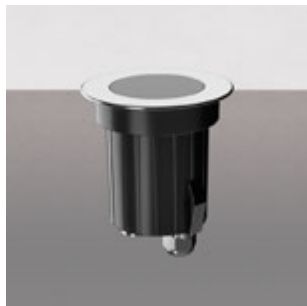

Suelo_R Pro | Up-Light | powerLED

C.C. 8W DC - 630mA	Cct	Im S - D	Optic
Steel/Alu 80558	M 2700	877 - 510	06 N.Spot (6°)
C.C. 8W DC - 630mA HC	W 3000	945 - 510	15 Spot (15°)
Steel/Alu 80559	N 4000	1013 - 547	30 Flood (25°)
C.C. 8W DC - 630mA DL			60 W.Flood (57°)
Steel/Alu 80560			

Electronics

99179	99186	83102
ON/OFF 1 art. p 80 x l 100 x h 31	ON/OFF 2 - 3 art. p 92 x l 117 x h 38	DALI 1 - 3 art. p 53 x l 121 x h 26

C.V. 9W DC - 24 V DC	Cct	Im S - D	Optic
Steel/Alu 80564	M 2700	877 - 510	06 N.Spot (6°)
C.V. 9W DC - 24 V DC HC	W 3000	945 - 510	15 Spot (15°)
Steel/Alu 80565	N 4000	1013 - 547	30 Flood (25°)
C.V. 9W DC - 24 V DC DL			60 W.Flood (57°)
Steel/Alu 80566			

Electronics

89179	89359	99331	99332	99722
ON/OFF 1 - 2 art. p 92 x l 117 x h 38	ON/OFF 1 - 5 art. p 115 x l 140 x h 50	ON/OFF 1 - 15 art. p 150 x l 60 x h 35	0/1-10V 1 - 15 art. p 150 x l 60 x h 35	DALI 1 - 12 art. p 191 x l 63 x h 38

Recessed casing Pag. 27