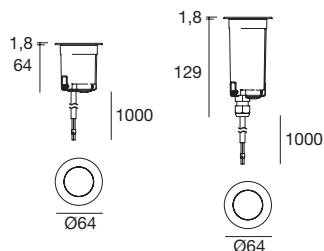

Suelo_R | Up-Light | powerLED

81089/81090

C.C. 4W DC - 350mA	Cct	Im S - D	Optic
Steel/Alu 80443	M 2700	490 - 360	10 Spot (11°)
	W 3000	490 - 360	20 Spot (20°)
	N 4000	529 - 389	30 Flood (30°)
			60 W.Flood (60°)
			88 Elliptic -
			12 E.W.Flood(86°)
			00 General -

C.C. 4W DC - 350mA	Cct	Im S - D	Optic
Steel/Alu 81089	M 2700	490 - 259	07 Asymm. -
	W 3000	490 - 259	
	N 4000	529 - 280	

C.C. 4W DC - 350mA	Cct	Im-S	Im-S	Optic
Steel/Alu 80444	M 2700	490 - 205		20 Spot (15°)
	W 3000	490 - 205		30 Flood (25°)
	N 4000	529 - 221		60 Flood (42°)

Electronics

89421	99183	83100
ON/OFF 1 art. p 65 x l 74 x h 27	ON/OFF 2 - 3 art. p 80 x l 100 x h 31	DALI 1 - 4 art. p 54 x l 121 x h 26

C.V. 5W DC - 24 V DC	Cct	Im S - D	Optic
Steel/Alu 80445	M 2700	490 - 360	10 Spot (11°)
	W 3000	490 - 360	20 Spot (20°)
	N 4000	529 - 389	30 Flood (30°)
			60 W.Flood (60°)
			88 Elliptic -
			12 E.W.Flood(86°)
			00 General -

C.V. 5W DC - 24 V DC	Cct	Im S - D	Optic
Steel/Alu 81090	M 2700	490 - 259	07 Asymm. -
	W 3000	490 - 259	
	N 4000	529 - 280	

C.V. 5W DC - 24 V DC	Cct	Im S - D	Optic
Steel/Alu 80446	M 2700	490 - 205	20 Spot (15°)
	W 3000	490 - 205	30 Flood (25°)
	N 4000	529 - 221	60 Flood (42°)

Electronics

89488	89179	89359	99332	99722
ON/OFF 1 - 2 art. p 80 x l 100 x h 31	ON/OFF 1 - 4 art. p 92 x l 117 x h 38	ON/OFF 1 - 9 art. p 115 x l 140 x h 50	0/1-10V 1 - 9 art. p 150 x l 60 x h 35	DALI 1 - 23 art. p 191 x l 63 x h 38

Recessed casing Pag. 27