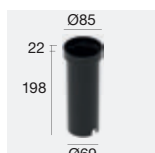

description	type
99681 Recessed casings	PVC
suitable for: Suelo_R 8W (H152) / Suelo_R Pro 8W (H152) Suelo_RJ Pro 8W (H152)