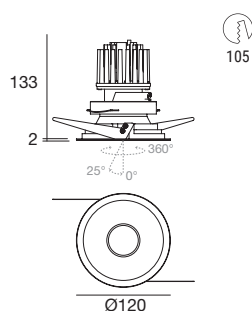

Warp_RJ | Downlight | powerLED 8 W 700 mA

68

Balance - CRI 92

White	81258	2700 K	689 lm	M	Spot	15
Black	81259	3000 K	738 lm	W	Medium Flood	30
		4000 K	796 lm	N	Flood	60

Efficiency - CRI 80

White	81260	2700 K	854 lm	M	Spot	15
Black	81261	3000 K	854 lm	W	Medium Flood	30
		4000 K	922 lm	N	Flood	60

Electronics

99735 ON/OFF 1 art.	99733 0/1-10V 1 art.	99731 DALI 1 art.

Warp_RJ | Downlight | arrayLED 15 W 400 mA

105

Balance - CRI 92

White	81262	2700 K	1568 lm	M	Spot	15
Black	81263	3000 K	1677 lm	W	Medium Flood	30
		4000 K	1904 lm	N	Flood	60

Efficiency - CRI 80

White	81264	2700 K	1932 lm	M	Spot	15
Black	81265	3000 K	1932 lm	W	Medium Flood	30
		4000 K	2078 lm	N	Flood	60

Electronics

99740 ON/OFF 1 art.	99739 0/1-10V 1 art.	99738 DALI 1 art.