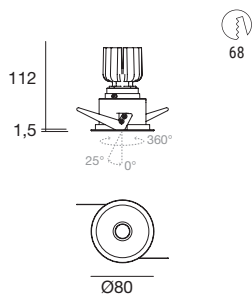

Warp_RJ | Downlight | powerLED 8 W 700 mA

68

Balance - CRI 92

White	81258	2700 K	689 lm	M	Spot	15
Black	81259	3000 K	738 lm	W	Medium Flood	30
		4000 K	796 lm	N	Flood	60

Efficiency - CRI 80

White	81260	2700 K	854 lm	M	Spot	15
Black	81261	3000 K	854 lm	W	Medium Flood	30
		4000 K	922 lm	N	Flood	60

Electronics

99735 ON/OFF 1 art.	99733 0/1-10V 1 art.	99731 DALI 1 art.

Warp_RJ | Downlight | arrayLED 15 W 400 mA

105

Balance - CRI 92

White	81262	2700 K	1568 lm	M	Spot	15
Black	81263	3000 K	1677 lm	W	Medium Flood	30
		4000 K	1904 lm	N	Flood	60

Efficiency - CRI 80

White	81264	2700 K	1932 lm	M	Spot	15
Black	81265	3000 K	1932 lm	W	Medium Flood	30
		4000 K	2078 lm	N	Flood	60

Electronics

99740 ON/OFF 1 art.	99739 0/1-10V 1 art.	99738 DALI 1 art.