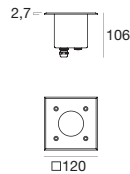

Insy_Q | Drive-over spotlight | powerLED 6 W 630 mA