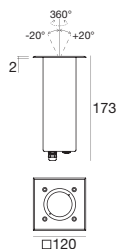

Independent power supply
Available in the version with resin-potted driver integrated in the lighting fixture casing

Insy_R

	body	driver	power	size	optics	page
Insy_R	Aluminium		3 W	Ø 70 mm	30° - 50° - 70° - Diffused	592
			6 W	Ø 120 mm	10° - 30° - 50° - 120° - Diffused	593

Insy_RJI	AISI 316L		6 W	Ø 120 mm	10° - 30° - 50° - 120°	593
			6 W 12 W	Ø 120 mm Ø 200 mm		594

Insy_Q

	body	driver	power	size	optics	page
Insy_Q	Aluminium		3 W	Ø 70 mm	30° - 50° - 70° - Diffused	592
			6 W	Ø 120 mm	10° - 30° - 50° - 120° - Diffused	593

Grey	CRI 80	97629
Chrome	CRI 80	97628
Steel	CRI 80	97630

colour

3000 K	624 lm	W
4000 K	666 lm	N
5000 K	759 lm	C
R - G - B - Y on request		

optic

15°	15
30°	30
60°	60
120°	12

84900

Outer casing

Insy_QJI | Drive-over spotlight | 180-300 V | powerLED 6 W 630 mA

type

Steel	CRI 80	87648
-------	--------	--------------

colour

3000 K	624 lm	W
4000 K	666 lm	N
5000 K	759 lm	C
R - G - B - Y on request		

optic

10°	10
30°	30
50°	50
120°	12

84900

Outer casing