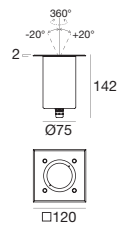

Independent power supply
Available in the version with resin-potted driver integrated in the lighting fixture casing

Insy_R

	body	driver	power	size	optics	page
Insy_R	Aluminium		3 W	Ø 70 mm	30° - 50° - 70° - Diffused	592
			6 W	Ø 120 mm	10° - 30° - 50° - 120° - Diffused	593

Insy_RJI	AISI 316L		6 W	Ø 120 mm	10° - 30° - 50° - 120°	593
			6 W 12 W	Ø 120 mm Ø 200 mm		594

Insy_Q

	body	driver	power	size	optics	page
Insy_Q	Aluminium		3 W	Ø 70 mm	30° - 50° - 70° - Diffused	592
			6 W	Ø 120 mm	10° - 30° - 50° - 120° - Diffused	593

3000 K	624 lm	W
4000 K	666 lm	N
5000 K	759 lm	C
R - G - B - Y on request		

optic

10°	10
30°	30
50°	50
120°	12
Diff.	00

84900

Outer casing

Insy_QJ | Drive-over spotlight | 180-300 V | powerLED 6 W 630 mA

type