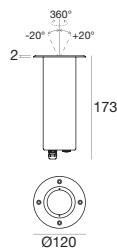

type

Steel	CRI 80	87647

colour

3000 K	624 lm	W
4000 K	666 lm	N
5000 K	759 lm	C
R - G - B - Y on request		

optic

10°	10
30°	30
50°	50
120°	12

84900

Outer casing