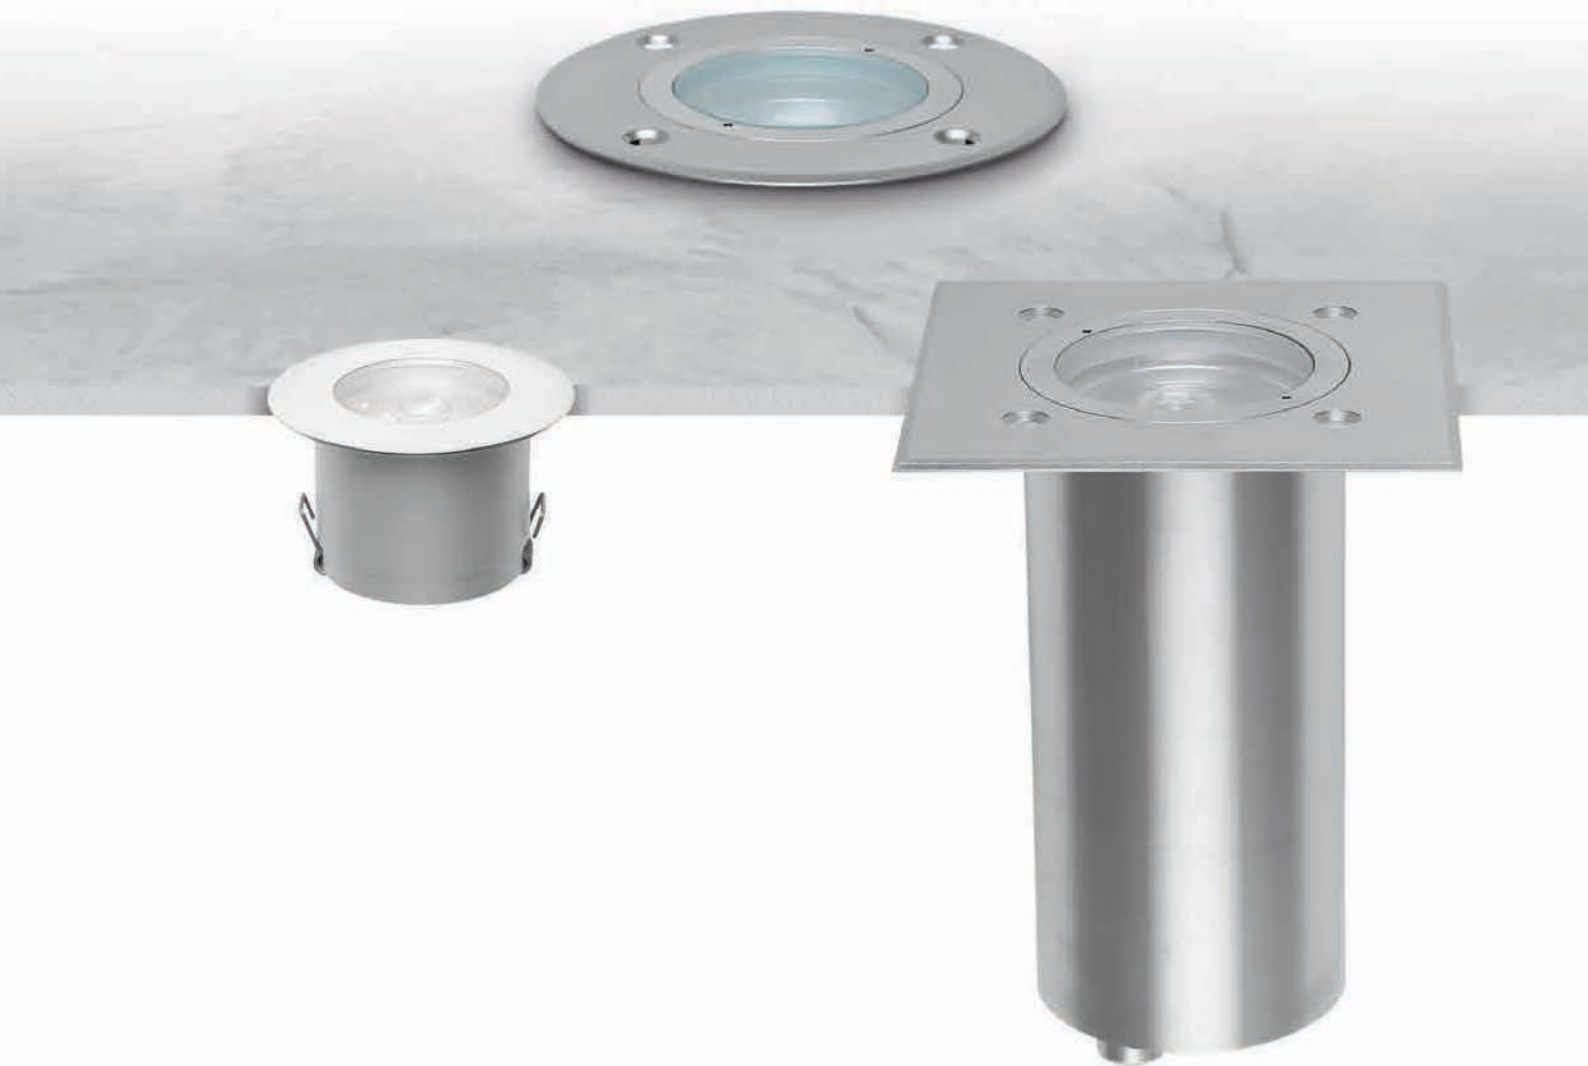

Insy

An upright also available in the **directional version** featuring **several customization options**, from the optics to the colour of light.

Passive heat dissipation
Anodised aluminium casing

Light management
Six optics available ensuring maximum design flexibility

Independent power supply
Available in the version with resin-potted driver integrated in the lighting fixture casing

Insy_R

	body	driver	power	size	optics	page
Insy_R	Aluminium		3 W	Ø 70 mm	30° - 50° - 70° - Diffused	592
			6 W	Ø 120 mm	10° - 30° - 50° - 120° - Diffused	593