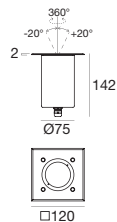

Insy_QJ | Drive-over spotlight | powerLED 6 W 630 mA