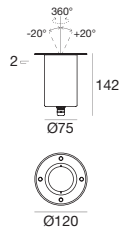

type		colour			optic	
Grey	CRI 80	97614	3000 K	624 lm	W	15° 15
Chrome	CRI 80	97613	4000 K	666 lm	N	30° 30
Steel	CRI 80	97615	5000 K	759 lm	C	60° 60
			R - G - B - Y on request			120° 12

99179
ON/OFF
1 - 2 art.

99186
ON/OFF
2 - 4 art.

84900
Outer casing