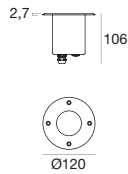

type		colour			optic	
Grey	CRI 80	88089	3000 K	624 lm	W	10° 10
Chrome	CRI 80	88088	4000 K	666 lm	N	30° 30
Steel	CRI 80	88090	5000 K	759 lm	C	50° 50
			R - G - B - Y on request			120° 12
						Diff. 00

99179
ON/OFF
1 - 2 art.

99186
ON/OFF
2 - 4 art.

84341
Outer casing

Insy_RJ | Drive-over spotlight | powerLED 6 W 630 mA