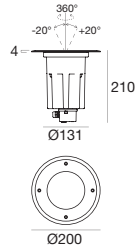

type	
Steel	CRI 80 86868

colour			optic	
3000 K	1248 lm	W	10°	10
4000 K	1332 lm	N	30°	30
5000 K	1518 lm	C	50°	50
R - G - B - Y on request			120°	12