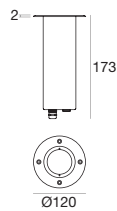

type

Steel	CRI 80	87635

colour

3000 K	624 lm	W
4000 K	666 lm	N
5000 K	759 lm	C
R - G - B - Y on request		

optic

10°	10
30°	30
50°	50
120°	12
Diff.	00

84900

Outer casing

Insy_RJ | Drive-over spotlight | 180-300 V | powerLED 6 W 630 mA