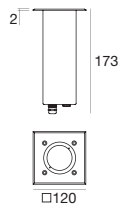

Independent power supply
Available in the version with resin-potted driver integrated in the lighting fixture casing

Insy_R

	body	driver	power	size	optics	page
Insy_R	Aluminium		3 W	Ø 70 mm	30° - 50° - 70° - Diffused	592
			6 W	Ø 120 mm	10° - 30° - 50° - 120° - Diffused	593

optic

10°	10
30°	30
50°	50
120°	12
Diff.	00

84341

Outer casing

Insy_QI | Drive-over spotlight | 180-300 V | powerLED 6 W 630 mA

type

Steel	CRI 80	87636
-------	--------	--------------

colour