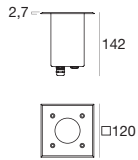

Insy_Q | Drive-over spotlight | 190-250 V | powerLED 4.5 W 500 mA

type

Grey	CRI 80	88104
Chrome	CRI 80	88103
Steel	CRI 80	88105

colour

3000 K	534 lm	W
4000 K	570 lm	N
5000 K	648 lm	C
R - G - B - Y on request		

optic

10°	10
30°	30
50°	50
120°	12
Diff.	00

84341

Outer casing

Insy_QI | Drive-over spotlight | 180-300 V | powerLED 6 W 630 mA