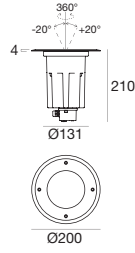

Insy_RJ | Drive-over spotlight | 180-300 V | powerLED 12 W 630 mA

type	
Grey	CRI 80 86867

colour			optic	
3000 K	1248 lm	W	10°	10
4000 K	1332 lm	N	30°	30
5000 K	1518 lm	C	50°	50
R - G - B - Y on request			120°	12

Insy_RJI | Drive-over spotlight | 180-300 V | powerLED 12 W 630 mA