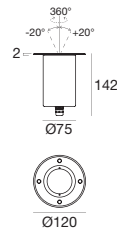

Independent power supply
Available in the version with resin-potted driver integrated in the lighting fixture casing

Insy_R

	body	driver	power	size	optics	page
Insy_R	Aluminium		3 W	Ø 70 mm	30° - 50° - 70° - Diffused	592
			6 W	Ø 120 mm	10° - 30° - 50° - 120° - Diffused	593

Insy_RJI	AISI 316L		6 W	Ø 120 mm	10° - 30° - 50° - 120°	593
			6 W 12 W	Ø 120 mm Ø 200 mm		594

Insy_Q

	body	driver	power	size	optics	page
Insy_Q	Aluminium		3 W	Ø 70 mm	30° - 50° - 70° - Diffused	592
			6 W	Ø 120 mm	10° - 30° - 50° - 120° - Diffused	593

3000 K	624 lm	W
4000 K	666 lm	N
5000 K	759 lm	C
R - G - B - Y on request		

optic

10°	10
30°	30
50°	50
120°	12
Diff.	00

84900

Outer casing

Insy_RJ | Drive-over spotlight | 180-300 V | powerLED 6 W 630 mA

type