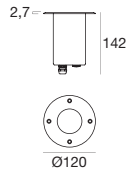

Insy_R | Drive-over spotlight | 190-250 V | powerLED 4.5 W 500 mA

type

Grey	CRI 80	88101
Chrome	CRI 80	88100
Steel	CRI 80	88102

colour

3000 K	534 lm	W
4000 K	570 lm	N
5000 K	648 lm	C
R - G - B - Y on request		

optic

10°	10
30°	30
50°	50
120°	12
Diff.	00

84341

Outer casing

Insy_RI | Drive-over spotlight | 180-300 V | powerLED 6 W 630 mA