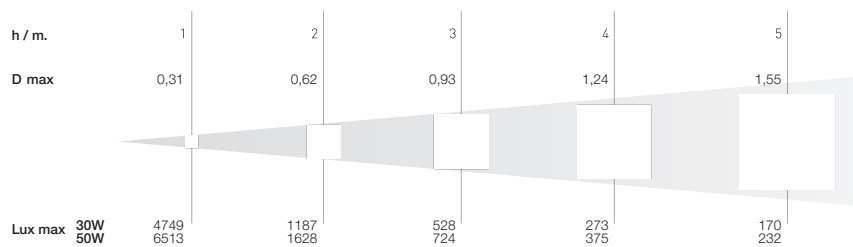

Shape-it!

Vektor track spotlight presents **Shape-It!** a light shaping system created by i-LèD for the retail sector.

Born out of the experience acquired in the field of museum lighting, **Shape-It!** allows for the creation of **perfectly square-shaped projections** ideal for original accent lighting squares.

The system consists of a **diaphragm with four AISI 304 steel louvers** and an **optics with manually adjustable** focus for maximum precision.

The diaphragm allows for the creation of the desired light spot with an even distribution of light on the entire surface; the adjustable focus clearly defines the edges of the light spot providing a perfect light projection.