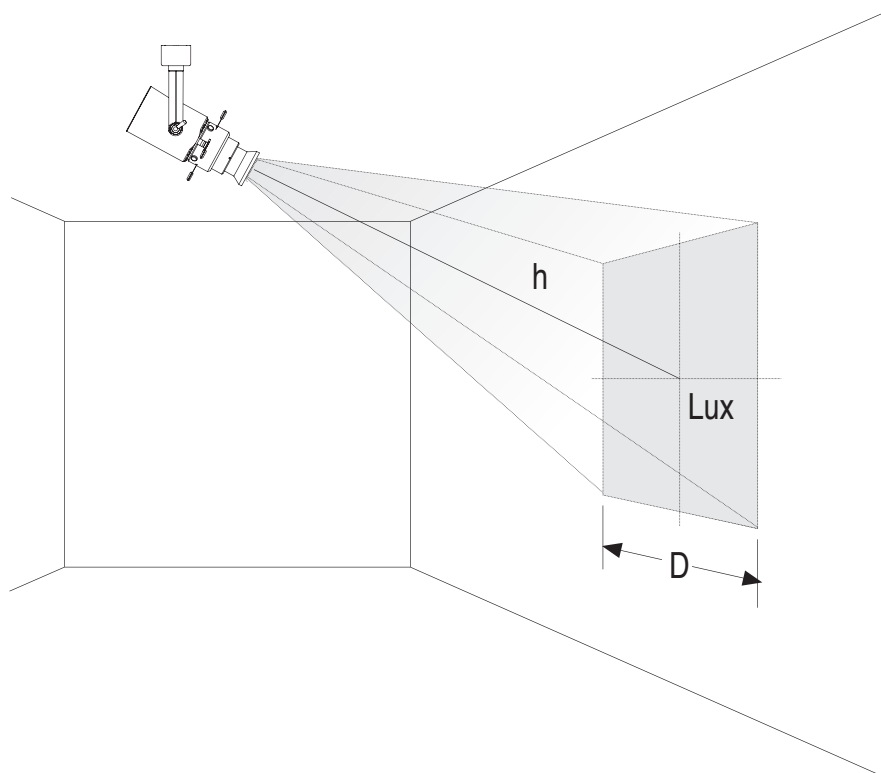

Shape-it!

Vektor track spotlight presents **Shape-It!** a light shaping system created by i-LèD for the retail sector.

Born out of the experience acquired in the field of museum lighting, **Shape-It!** allows for the creation of **perfectly square-shaped projections** ideal for original accent lighting squares.

The system consists of a **diaphragm with four AISI 304 steel louvers** and an **optics with manually adjustable** focus for maximum precision.

The diaphragm allows for the creation of the desired light spot with an even distribution of light on the entire surface; the adjustable focus clearly defines the edges of the light spot providing a perfect light projection.