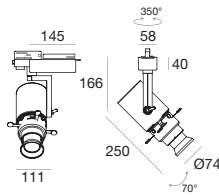

Vektor_1 DIMMABLE | Track luminaires | 180-300 V | arrayLED 30 W 840 mA

type

White	CRI 95	96395
Black	CRI 95	96396
Grey	CRI 95	96397

colour

3000 K	3034 lm	W
4000 K	3244 lm	N

optic

Shaper	66