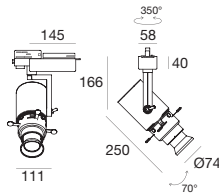

Vektor_1 | Track luminaires | 180-300 V | arrayLED 30 W 840 mA

type

White	CRI 95	94449
Black	CRI 95	94450
Grey	CRI 95	94451

colour

3000 K	3034 lm	W
4000 K	3244 lm	N

optic

Shaper	66