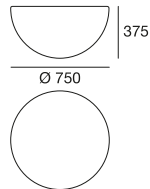

TYPE

☐ WHITE

CODE

16387

SOURCE

1x46 W Max
Halogen
(LED/FLUOR.
bulbs compatible)