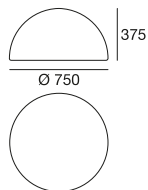

ACCESSORIES

- **14930** | Outer casing
- **14931** | Pegs
- **14100** | Anti-theft
- **052000** | RGB led lamp control kit 5 W

E27 | 220-240 V