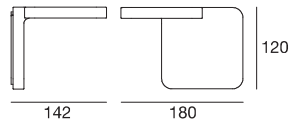

Quad wall light

type

White	CRI 90	7750
Black	CRI 90	7753

colour

3000 K 1530 lm

optics

diffused

accessories