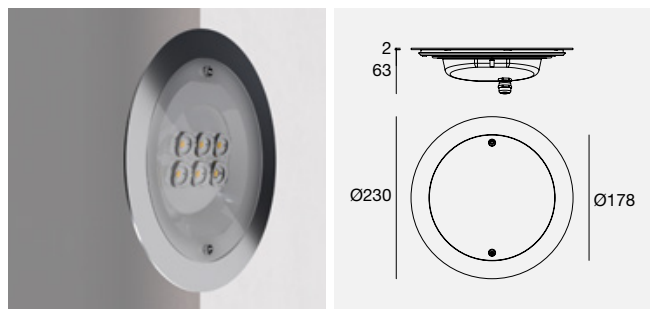

40

Colors

ST Steel

Cct

W 3000 V RGBW 3000
N 4000 Q RGBW 4000

Optics

20 Spot (21°-25°) 07 Asymm
40 Flood (43°-44°) 25 Elliptic

Nautilus_RF | powerLED