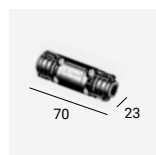

Connettore gel a 3 vie

PVC 98991 IP68
max. 3x1.5 mm²
suitable for: MK68_R - MK68_Q