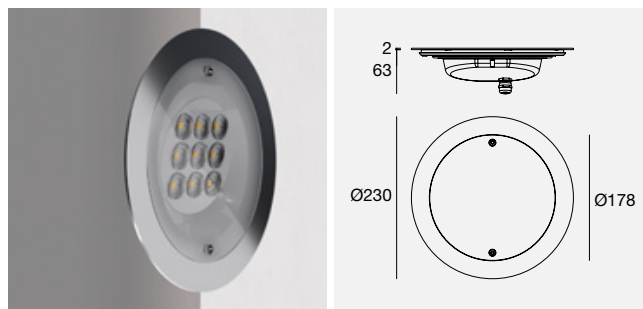

Nautilus_RF | powerLED

C.V. 38W DC - 12V DC

ST	84038	Cct	Im S - Im D	Opt
		W	4563 - 3341	20
		N	4921 - 3604	40
				07
				25
				31
				32

Electronica

83010	83013	83012	83015
ON/OFF 1 art. 162 x 42 x h 32	ON/OFF 1 - 3 art. 191 x 63 x h 37	DALI 1 art. 191 x 63 x h 38	DALI 1 - 3 art. 220 x 71 x h 38

RGBW C.C. 18W DC - 500 mA

ST	84039	Cct	V	Q	Opt
			RGBW (W)	RGBW (N)	20
					40
					07
					25
					31
					32

Electronica 12V DC

99742+99702	83187	DMX*	83010
Dimmer RF 1 art.	Dimmer DMX 1 art.	Controllers	Driver CV 12V 60W

Electronica 24V DC

99742+99702	83187	DMX*	99331
Dimmer RF 1 - 2 art.	Dimmer DMX 1 - 2 art.	Controllers	Driver CV 24V 150W DC

* Per alimentazione/controllo contattare il servizio di support Linea Light

RGBW C.C. 25W DC - 700 mA

ST	84040	Cct	V	Q	Opt
			RGBW (W)	RGBW (N)	20
					40
					07
					25
					31
					32

Electronica 12V DC

83187	DMX*	83010
Dimmer DMX 1 art.	Controllers	Driver CV 12V 60W DC

Electronica 24V DC

83187	DMX*	99331
Dimmer DMX 1 - 2 art.	Controllers	Driver CV 24V 150W DC

* Per alimentazione/controllo contattare il servizio di support Linea Light

Controcassa

PVC 83142

Controcassa IP68 per piastrelle o mosaico

suitable for: Nautilus_RF Ø230

Controcassa

PVC 83142

Controcassa IP68 per piastrelle o mosaico

suitable for: Nautilus_RF Ø230

Colors	Cct	Optics	Underwater
ST Steel	W 3000 N 4000	V RGBW 3000 Q RGBW 4000	20 Spot (21°-25°) 07 Asymm 31 Mix Flux (07+25) 40 Flood (43°-44°) 25 Elliptic 32 Mix Flux (07+20)