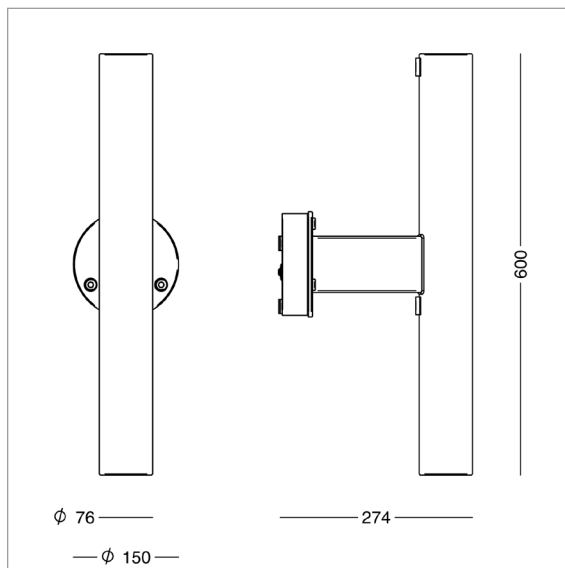

Turn - wall mounting

Design: FRIIS & MOLTKE Design

Product codes:

| | | |
|-----------------------------------|-----------------------------------------------------------------------------------------|----------------|
| Turn - arms for wall mount | Select colour in the table below. | |
| Item No. | | |
| 01-8011- | Arm, aluminium, for one fixture. Arm and fixture will be assembled by Focus Lighting. | |
| 01-8012- | Arm, aluminium, for two fixtures. Arm and fixtures will be assembled by Focus Lighting. | |
| Combine with: | Colour | |
| | 01 | raw anodized |
| | 4 | graphite grey |
| | 9 | silver grey |
| | 17 | corten brown |
| | 66 | black noir 900 |