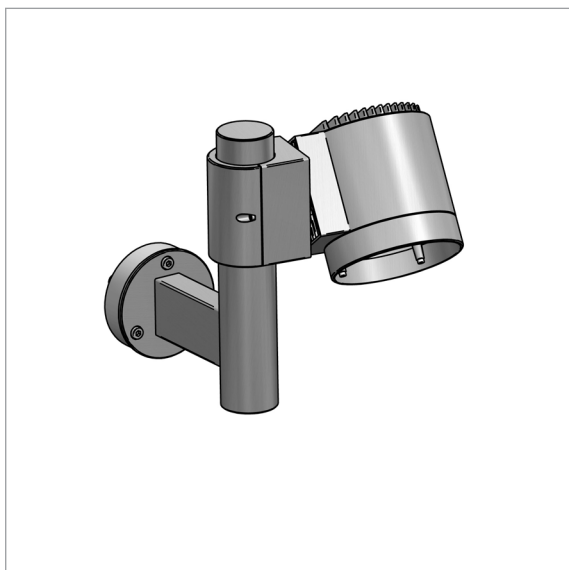

Turn - wall mounting

Design: FRIIS & MOLTKE Design

Product codes:

| | | |
|-----------------------------------|-----------------------------------------------------------------------------------------|----------------|
| Turn - arms for wall mount | Select colour in the table below. | |
| Item No. | | |
| 01-8011- | Arm, aluminium, for one fixture. Arm and fixture will be assembled by Focus Lighting. | |
| 01-8012- | Arm, aluminium, for two fixtures. Arm and fixtures will be assembled by Focus Lighting. | |
| Combine with: | Colour | |
| | 01 | raw anodized |
| | 4 | graphite grey |
| | 9 | silver grey |
| | 17 | corten brown |
| | 66 | black noir 900 |