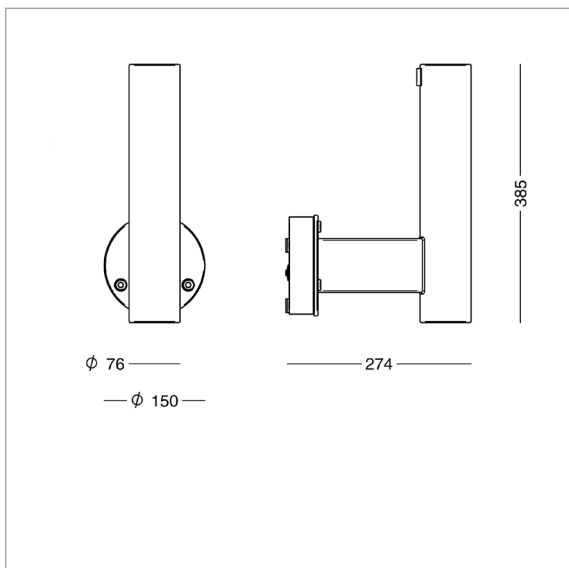

Turn - wall mounting

Design: FRIIS & MOLTKE Design

Product codes:

| | | |
|-----------------------------------|-----------------------------------------------------------------------------------------|----------------|
| Turn - arms for wall mount | Select colour in the table below. | |
| Item No. | | |
| 01-8011- | Arm, aluminium, for one fixture. Arm and fixture will be assembled by Focus Lighting. | |
| 01-8012- | Arm, aluminium, for two fixtures. Arm and fixtures will be assembled by Focus Lighting. | |
| Combine with: | Colour | |
| | 01 | raw anodized |
| | 4 | graphite grey |
| | 9 | silver grey |
| | 17 | corten brown |
| | 66 | black noir 900 |